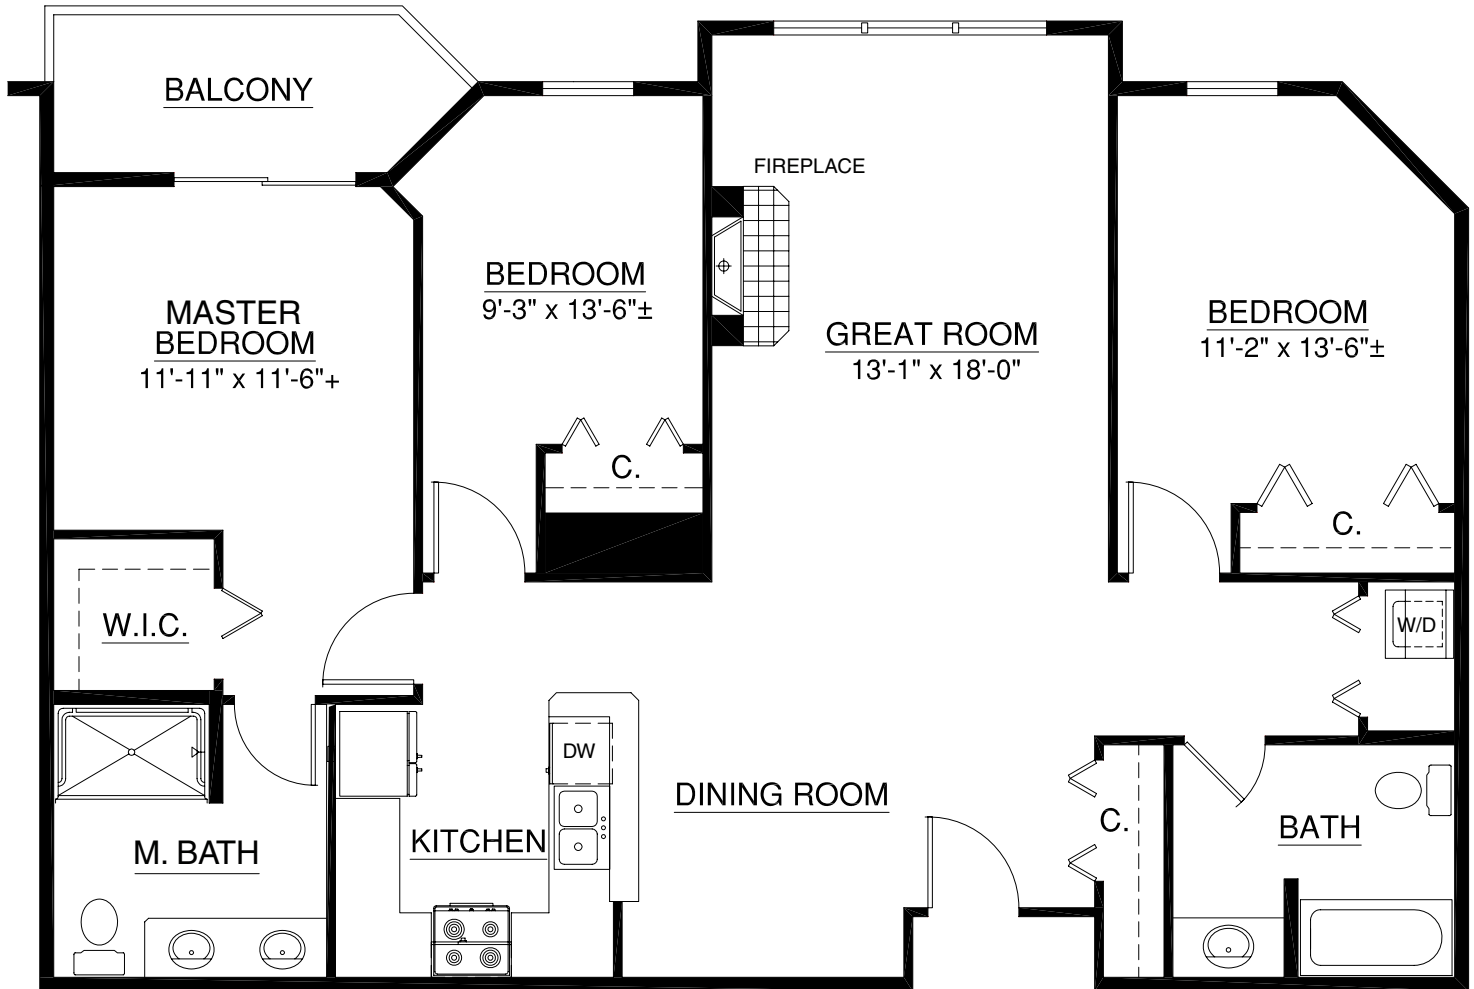

# Homes

**Unit 231**  
1,120 sq. ft.  
2 Bedroom | 2 Bath

For illustration purposes only. Square footage, actual room sizes, and features may vary. See construction documents.

# Homes

**Unit 307**  
1,370 sq. ft.  
3 Bedroom | 2 Bath

For illustration purposes only. Square footage, actual room sizes, and features may vary. See construction documents.