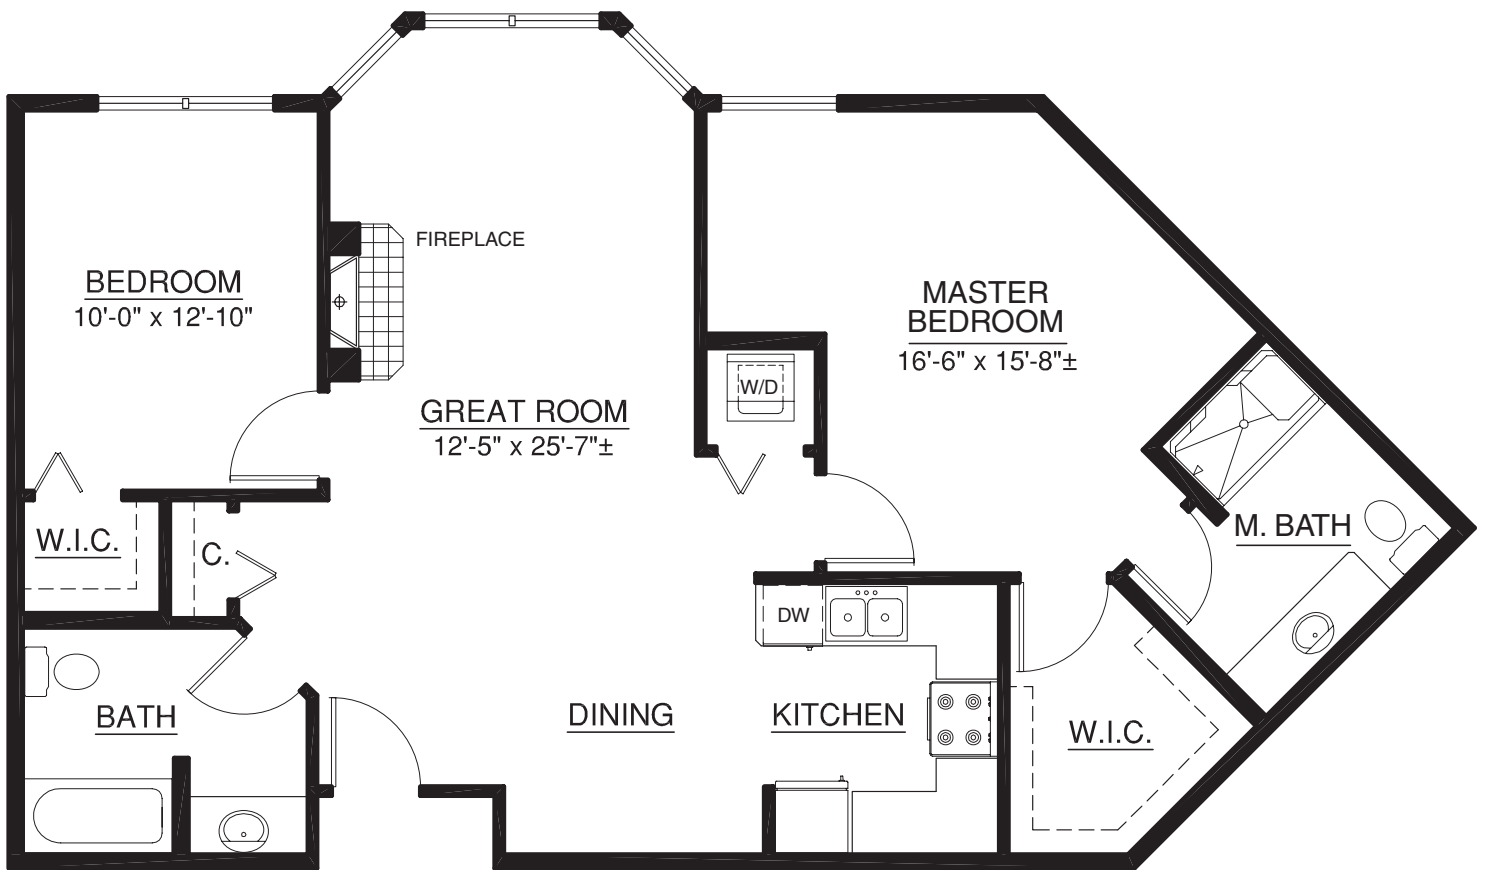

# Homes

**Unit 337**  
1,093 sq. ft.  
2 Bedroom | 2 Bath

For illustration purposes only. Square footage, actual room sizes, and features may vary. See construction documents.

# Homes

**Unit 231**  
1,120 sq. ft.  
2 Bedroom | 2 Bath

For illustration purposes only. Square footage, actual room sizes, and features may vary. See construction documents.