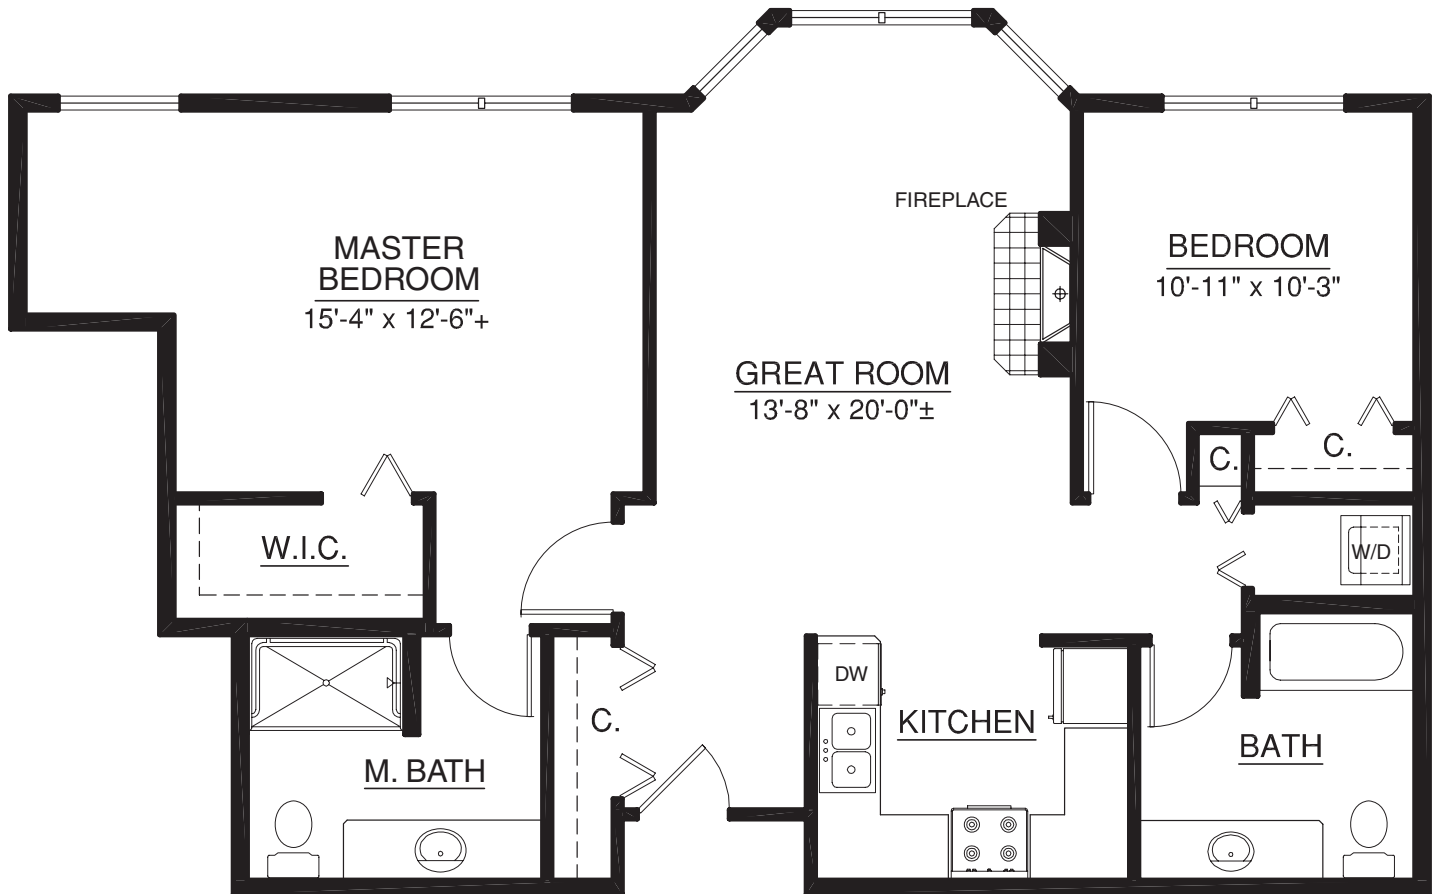

# Homes

**Unit 202**  
622 sq. ft.  
1 Bedroom | 1 Bath

For illustration purposes only. Square footage, actual room sizes, and features may vary. See construction documents.

# Homes

**Unit 337**  
1,093 sq. ft.  
2 Bedroom | 2 Bath

For illustration purposes only. Square footage, actual room sizes, and features may vary. See construction documents.

# Homes

**Unit 231**  
1,120 sq. ft.  
2 Bedroom | 2 Bath

For illustration purposes only. Square footage, actual room sizes, and features may vary. See construction documents.