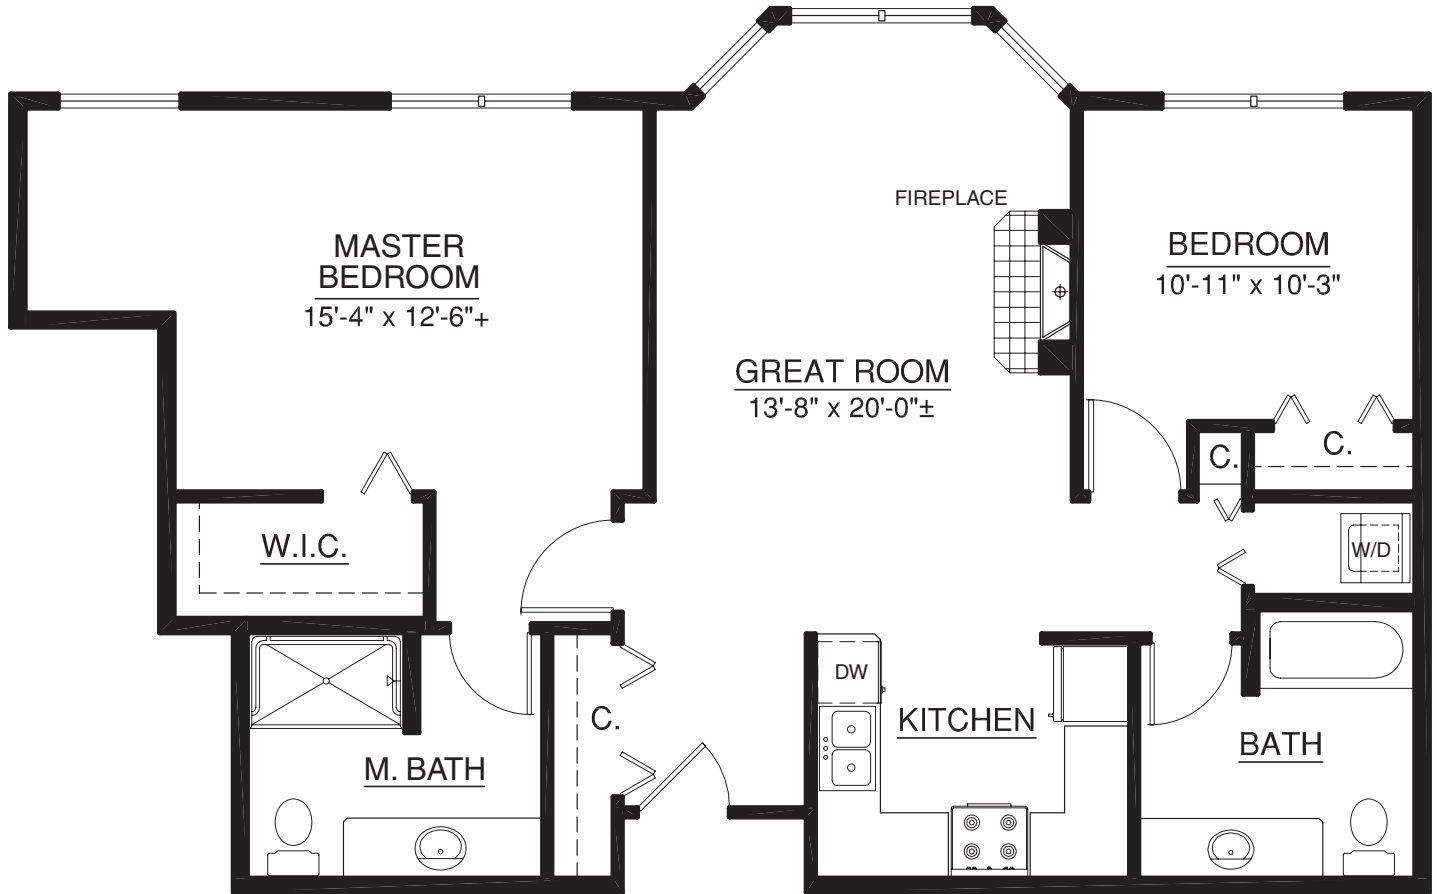

# Homes

**Unit 337**  
1,093 sq. ft.  
2 Bedroom | 2 Bath

For illustration purposes only. Square footage, actual room sizes, and features may vary. See construction documents.