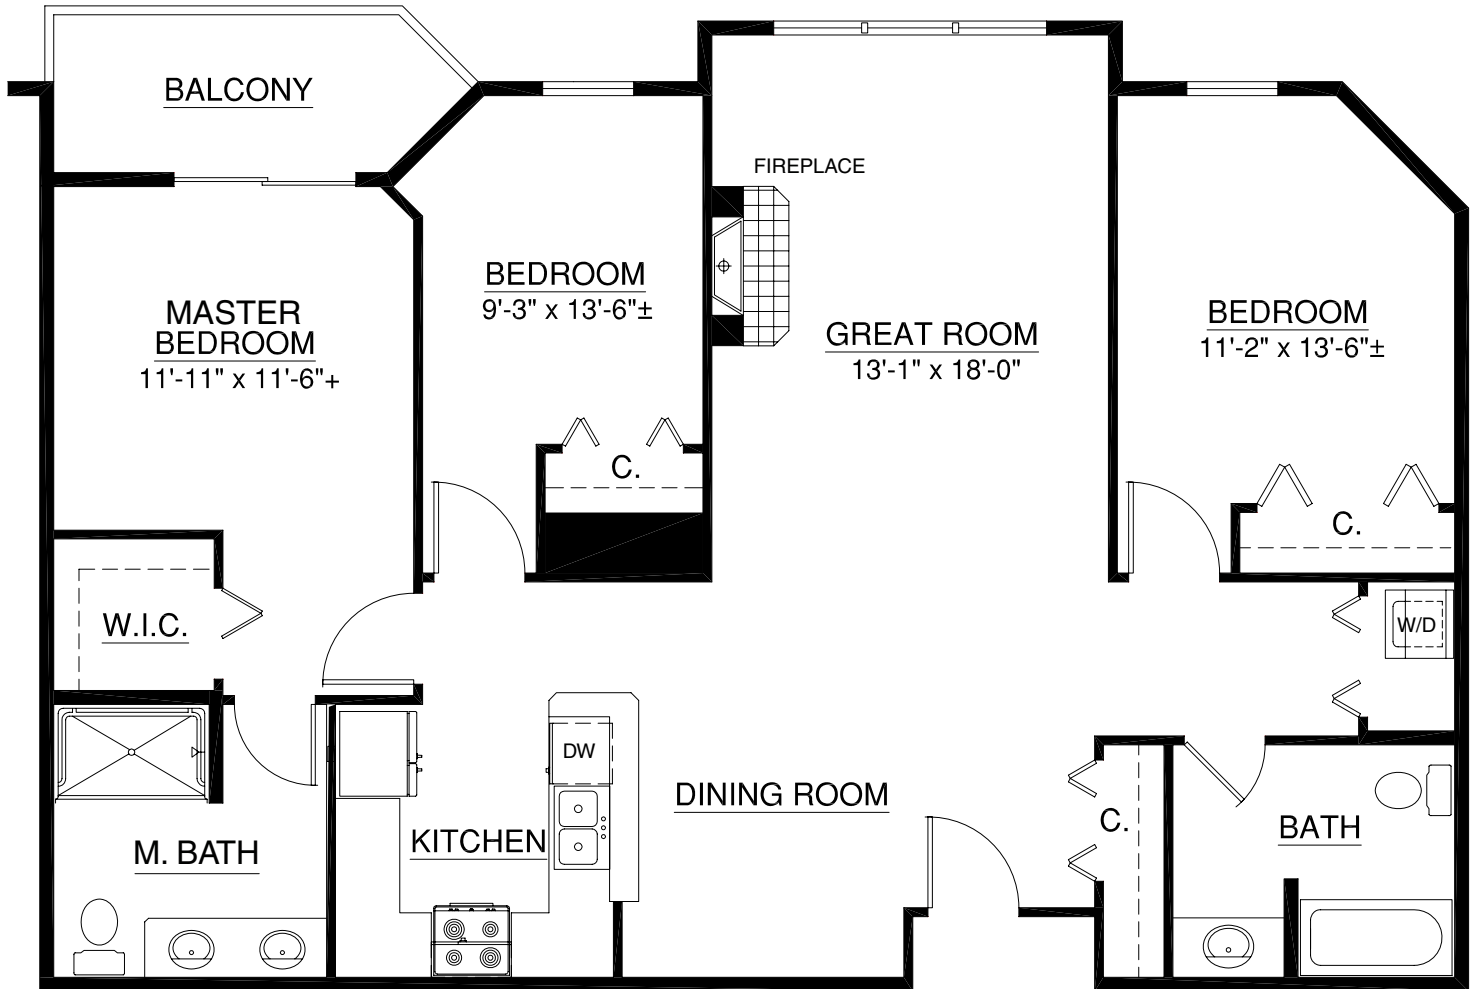

Homes

Unit 307
1,370 sq. ft.
3 Bedroom | 2 Bath

For illustration purposes only. Square footage, actual room sizes, and features may vary. See construction documents.

Touchmark at Wedgewood

18333 Lessard Road | Edmonton, AB T6M 2Y5 | 780-577-5000 | TouchmarkEdmonton.com