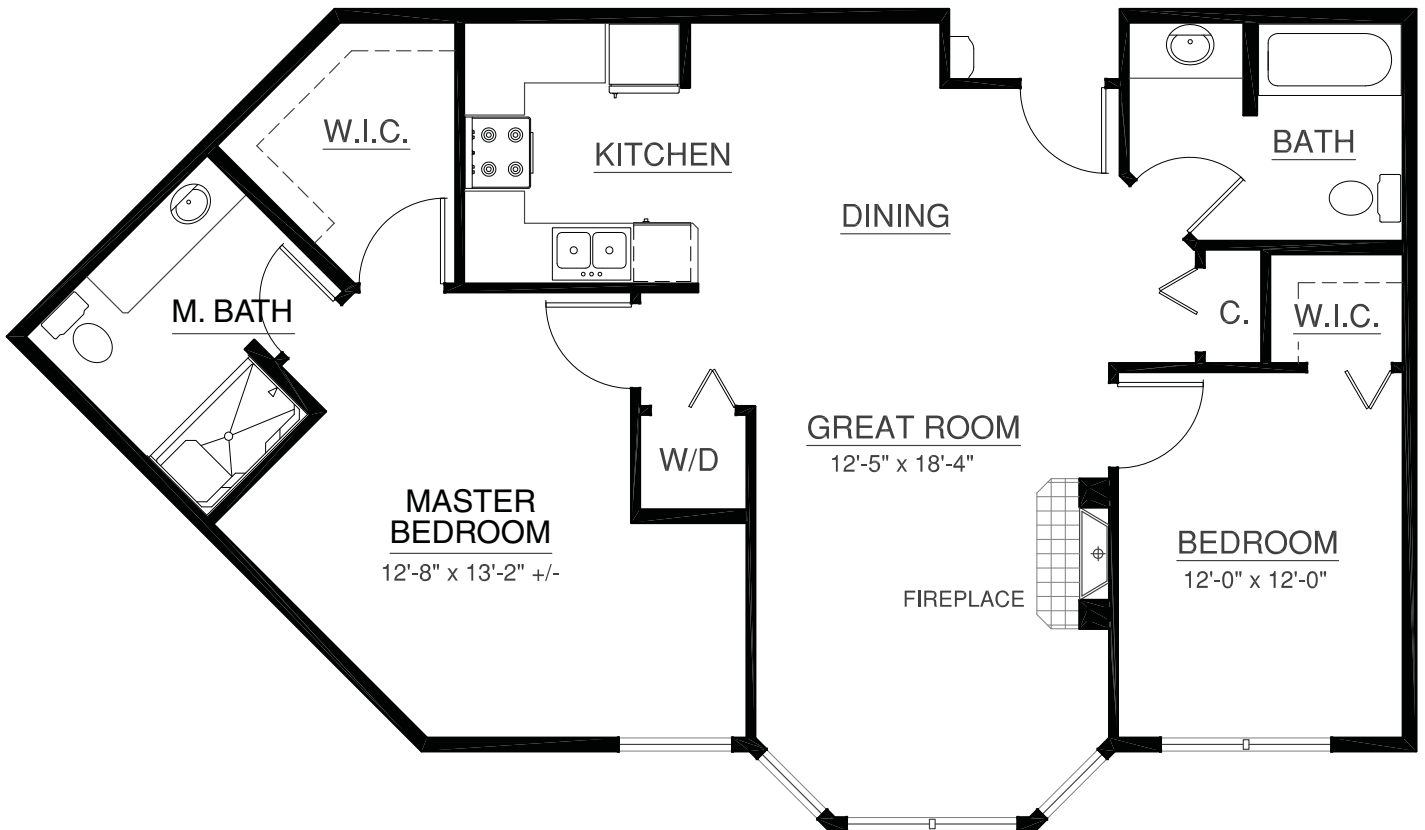

# Homes

Resort-style Retirement

**Unit 231**  
1,115 sq. ft.  
2 Bedroom | 2 Bath

For illustration purposes only. Square footage, actual room sizes, and features may vary. See construction documents.