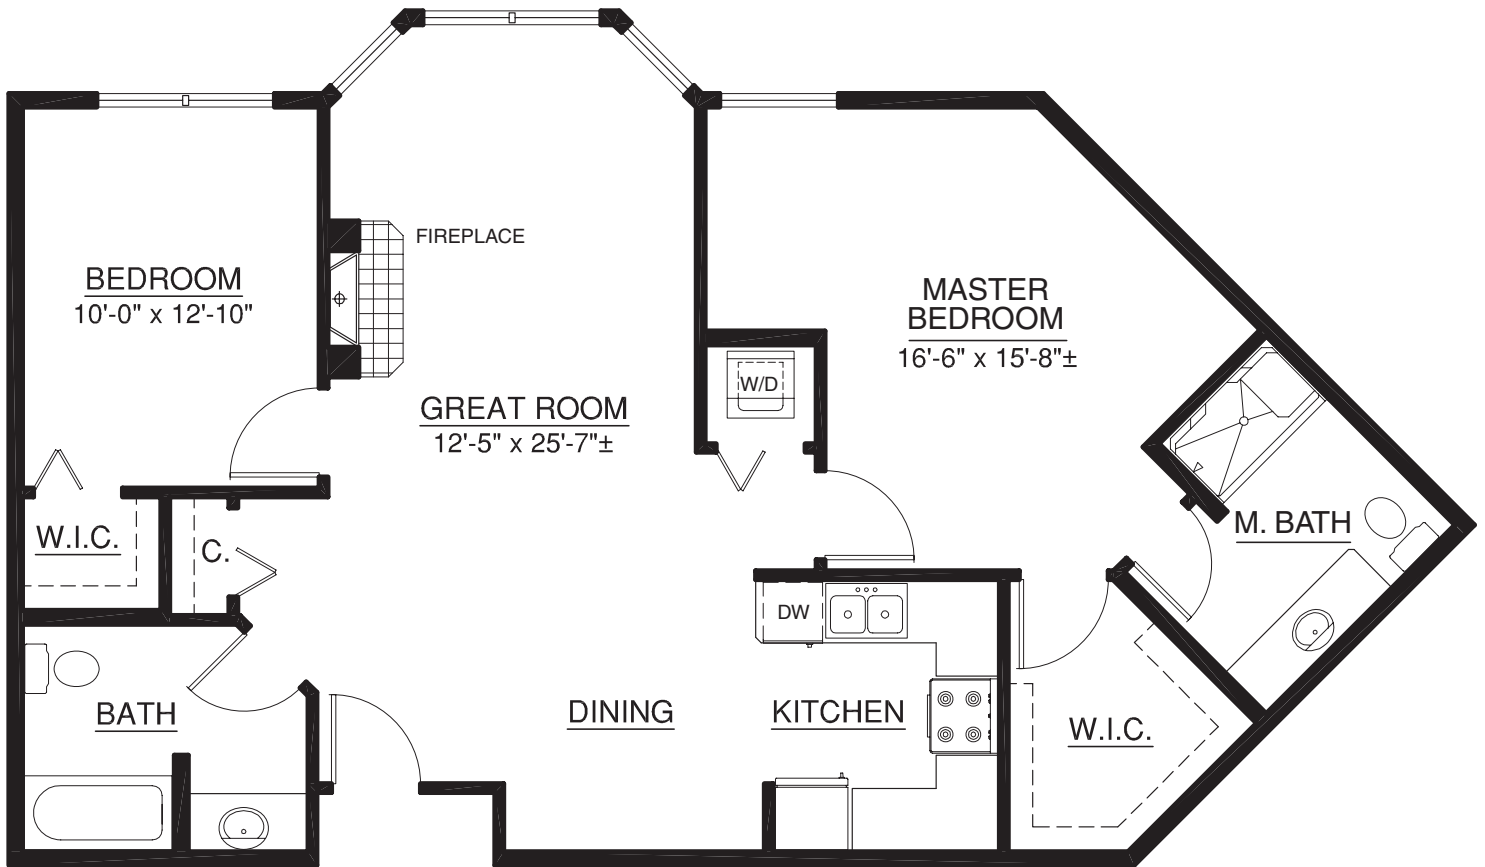

# Homes

**Unit 231**  
1,120 sq. ft.  
2 Bedroom | 2 Bath

For illustration purposes only. Square footage, actual room sizes, and features may vary. See construction documents.