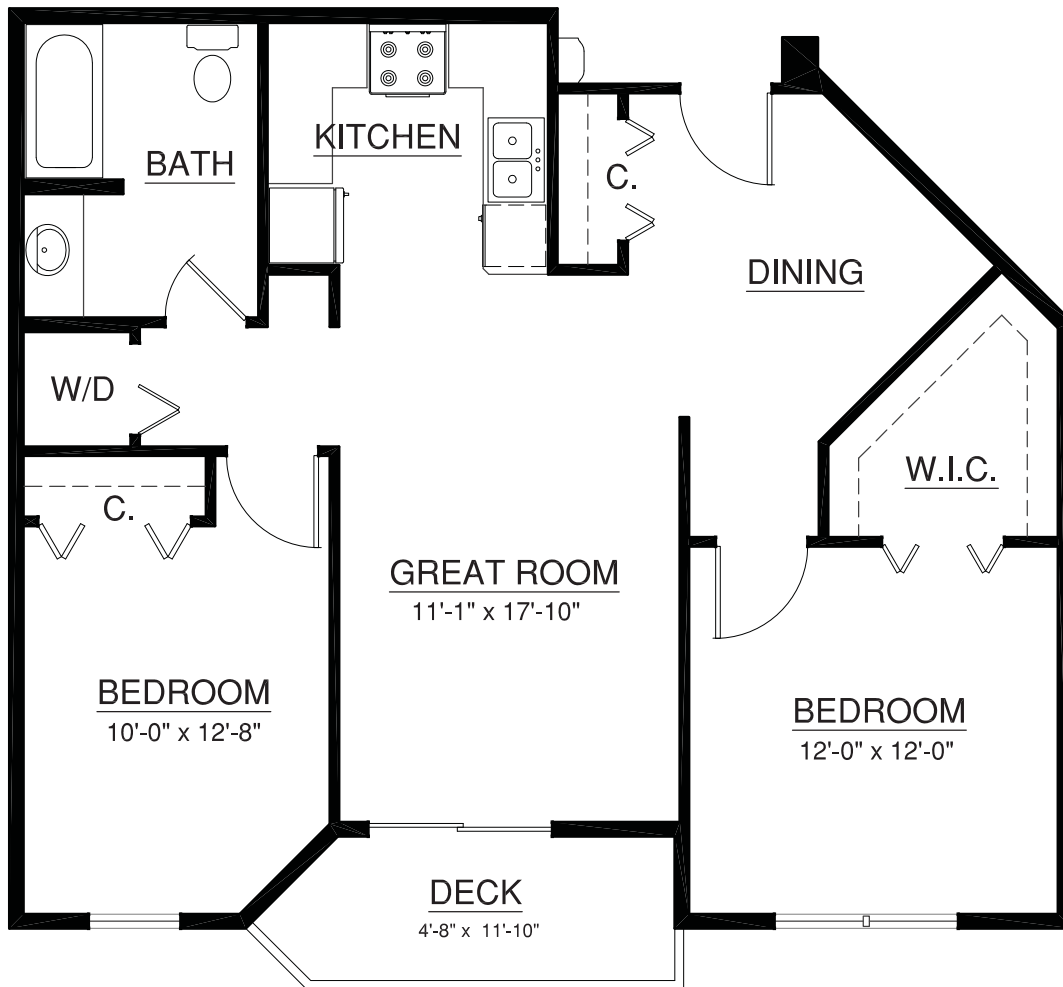

Homes

Resort-style Retirement

Unit 207

917 sq. ft.

2 Bedroom | 1 Bath

For illustration purposes only. Square footage, actual room sizes, and features may vary. See construction documents.

Touchmark at Wedgewood