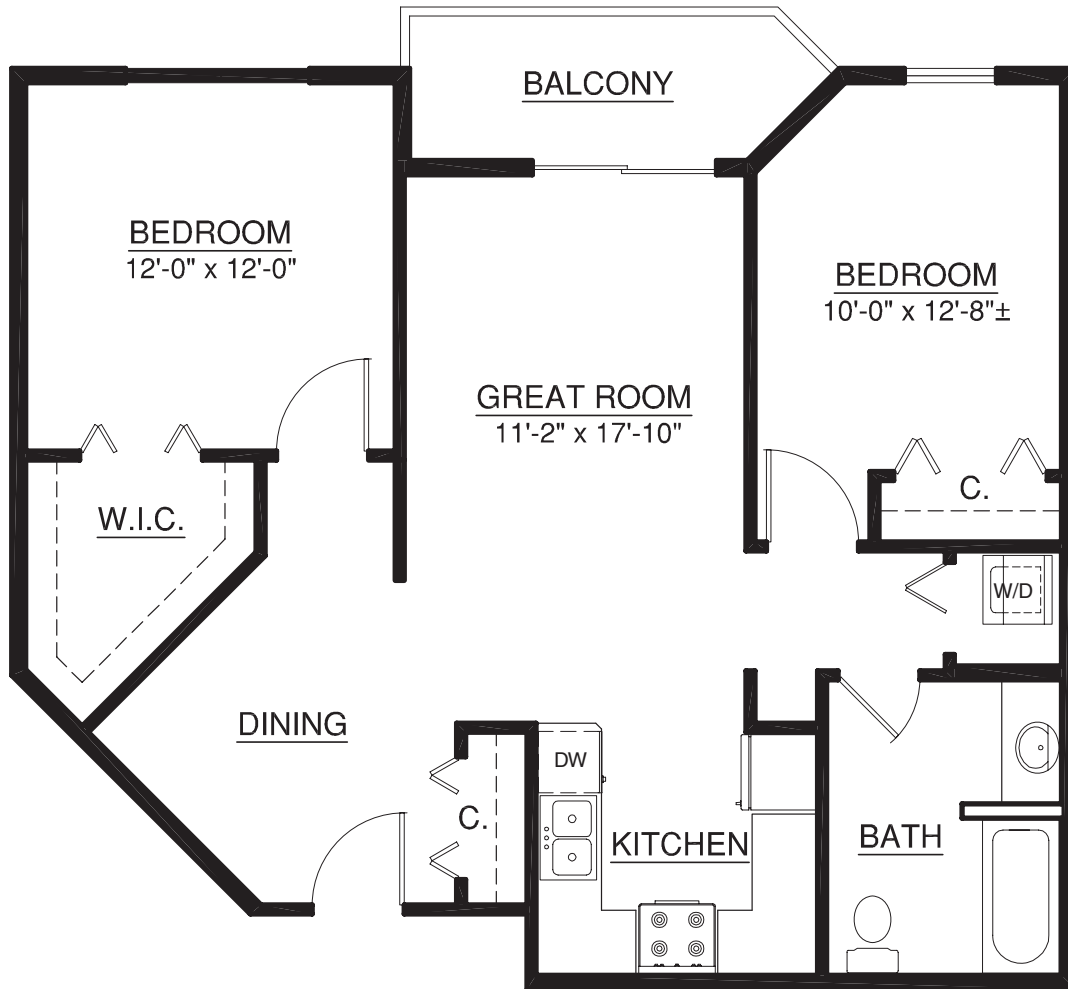

For illustration purposes only. Square footage, actual room sizes, and features may vary. See construction documents.

Touchmark at Wedgewood

18333 Lessard Road | Edmonton, AB T6M 2Y5 | 780-577-5000 | TouchmarkEdmonton.com