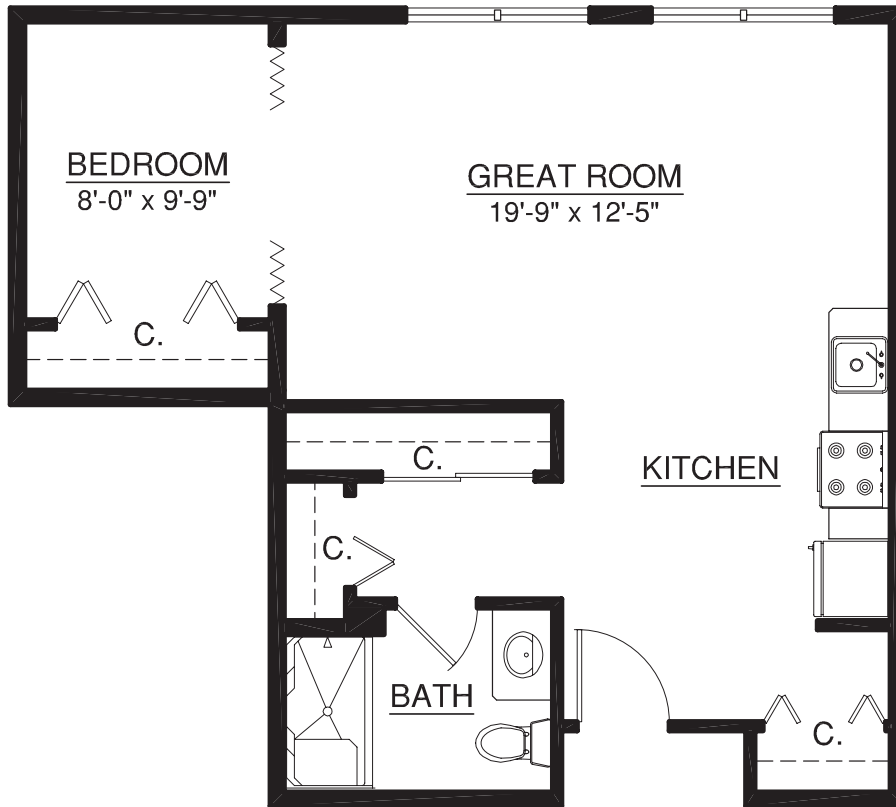

Homes

Unit 202
622 sq. ft.
1 Bedroom | 1 Bath

For illustration purposes only. Square footage, actual room sizes, and features may vary. See construction documents.

Touchmark at Wedgewood

18333 Lessard Road | Edmonton, AB T6M 2Y5 | 780-577-5000 | TouchmarkEdmonton.com