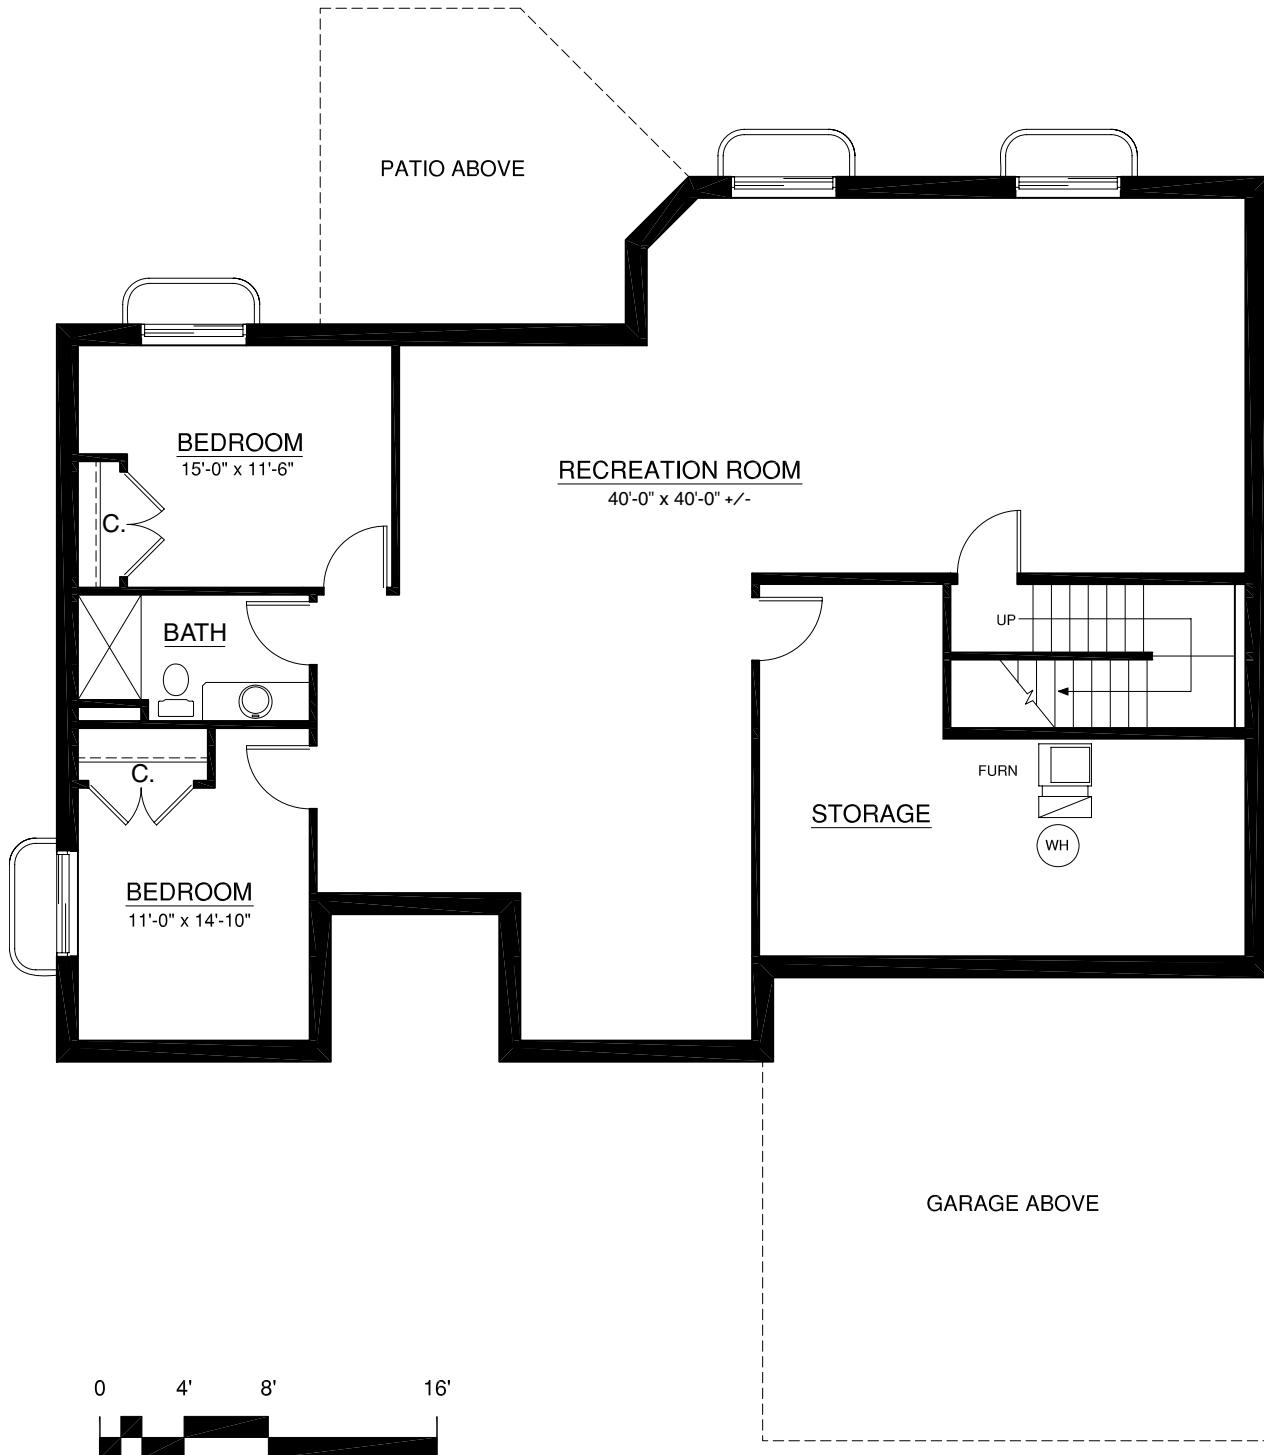

Bungalows

The Kananaskis

Main 2,071 sq. ft. • Garage 526 sq. ft.
3 Bedroom | 2 Bath

For illustration purposes only. Square footage, actual room sizes, and features may vary. See construction documents.

Touchmark at Wedgewood

18333 Lessard Road | Edmonton, AB T6M 2Y5 | 780-577-5000 | TouchmarkEdmonton.com

Bungalows

The Kananaskis
Basement (optional) 2,071 sq. ft.

For illustration purposes only. Square footage, actual room sizes, and features may vary. See construction documents.