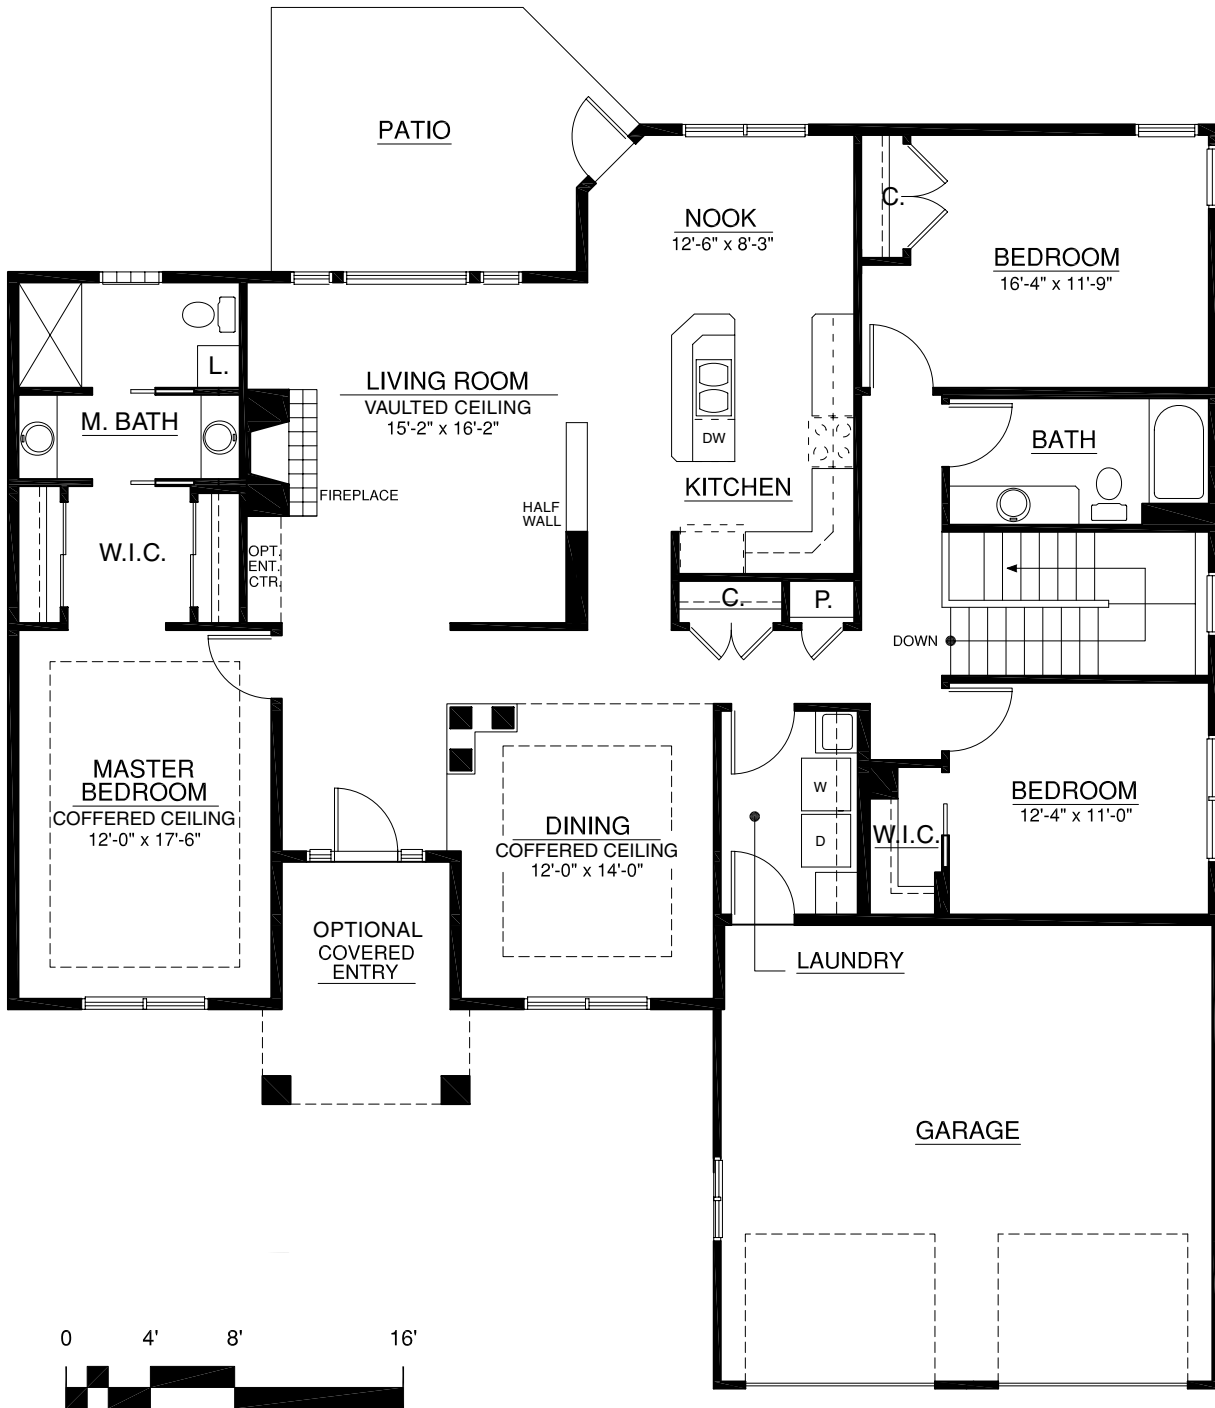

Bungalows

The Kananaskis

Main 2,071 sq. ft. • Garage 526 sq. ft.
3 Bedroom | 2 Bath

For illustration purposes only. Square footage, actual room sizes, and features may vary. See construction documents.

Touchmark at Wedgewood

18333 Lessard Road | Edmonton, AB T6M 2Y5 | 780-577-5000 | TouchmarkEdmonton.com

Bungalows

The Kananaskis
Basement (optional) 2,071 sq. ft.

For illustration purposes only. Square footage, actual room sizes, and features may vary. See construction documents.