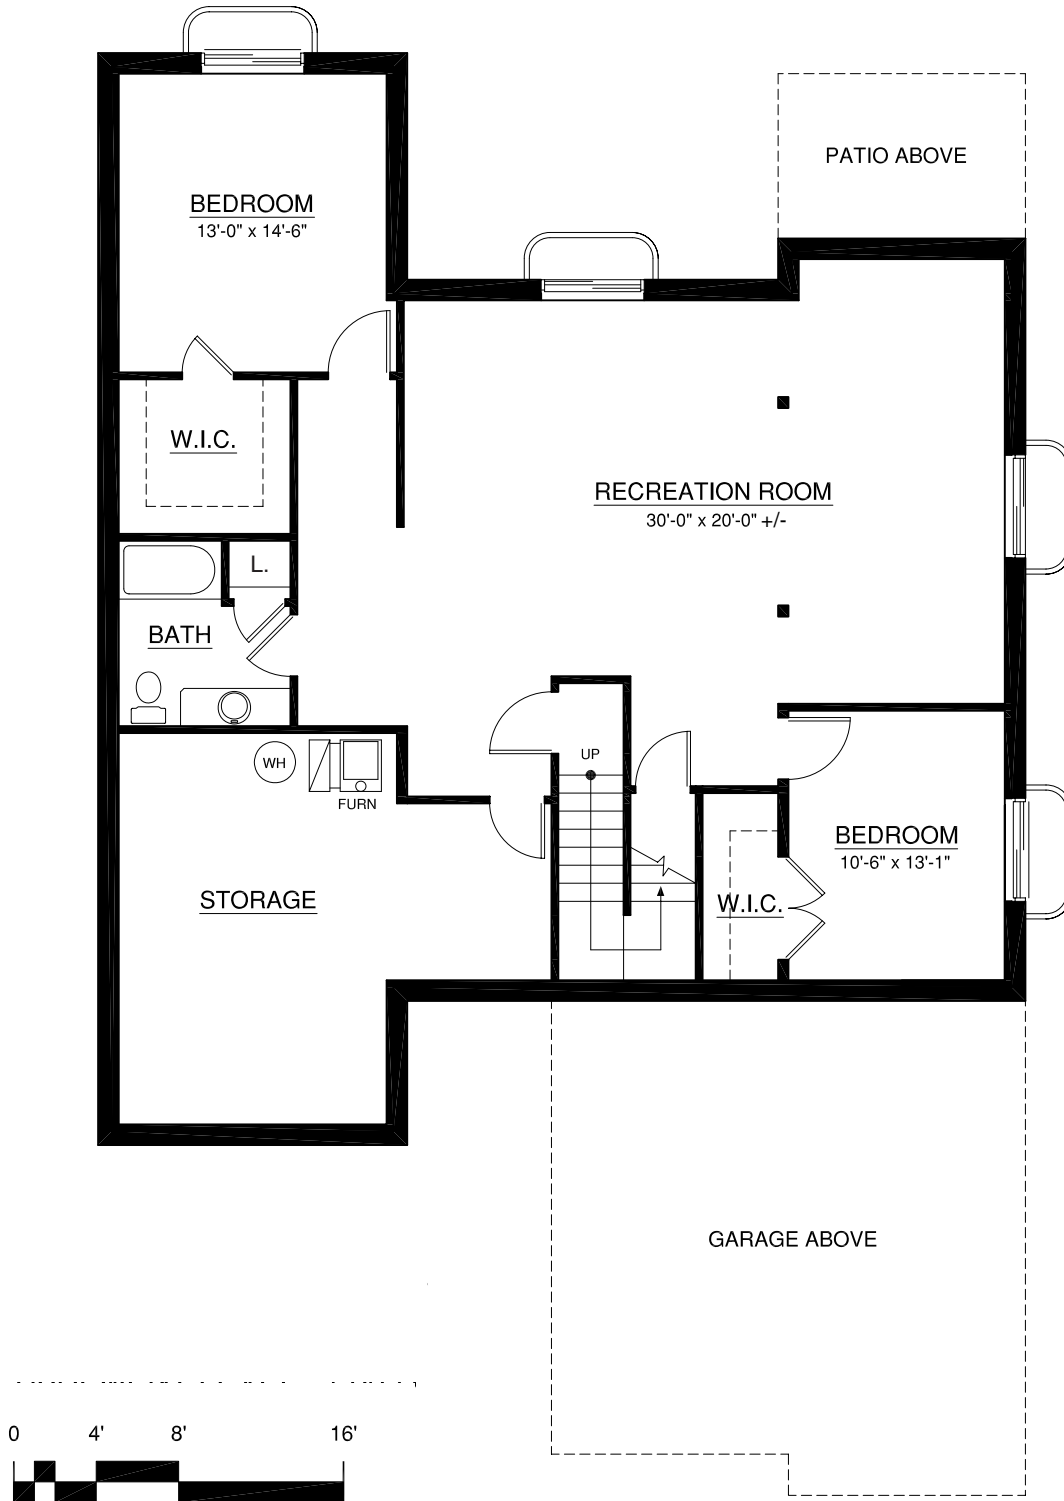

## The Jasper

Main 1,869 sq. ft. • Garage 529 sq. ft.  
2 Bedroom | 2 Bath

For illustration purposes only. Square footage, actual room sizes, and features may vary. See construction documents.

# Bungalows

The Jasper  
Basement (optional) 1,869 sq. ft.

For illustration purposes only. Square footage, actual room sizes, and features may vary. See construction documents.