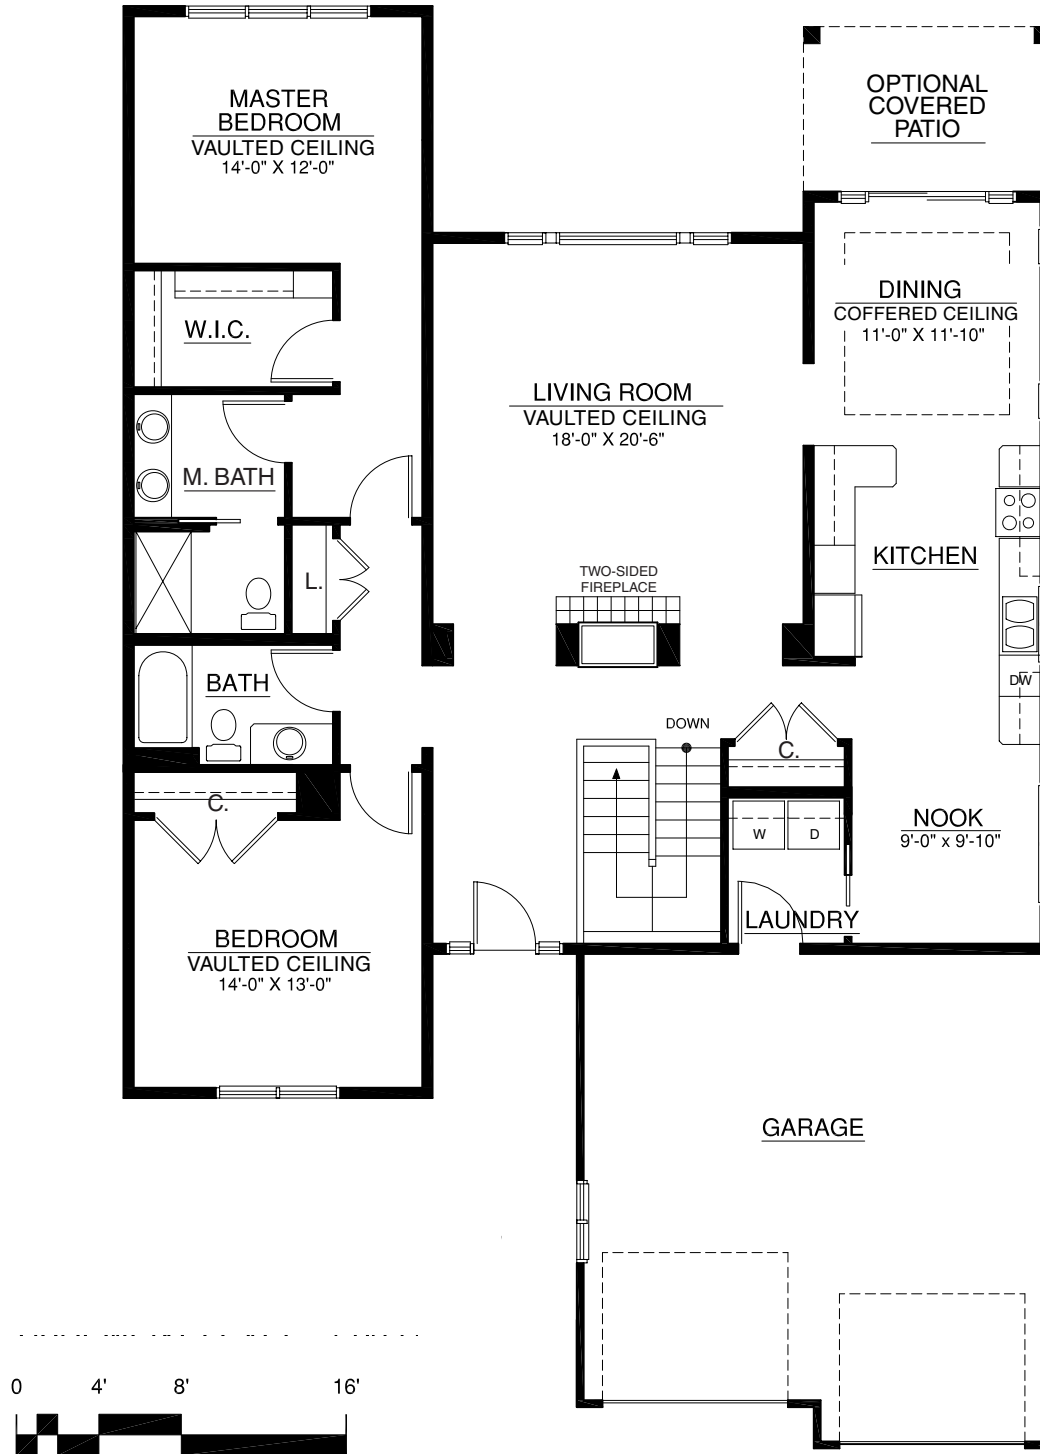

# Bungalows

## The Jasper

Main 1,869 sq. ft. • Garage 529 sq. ft.  
2 Bedroom | 2 Bath

For illustration purposes only. Square footage, actual room sizes, and features may vary. See construction documents.

# Bungalows

The Jasper  
Basement (optional) 1,869 sq. ft.

For illustration purposes only. Square footage, actual room sizes, and features may vary. See construction documents.