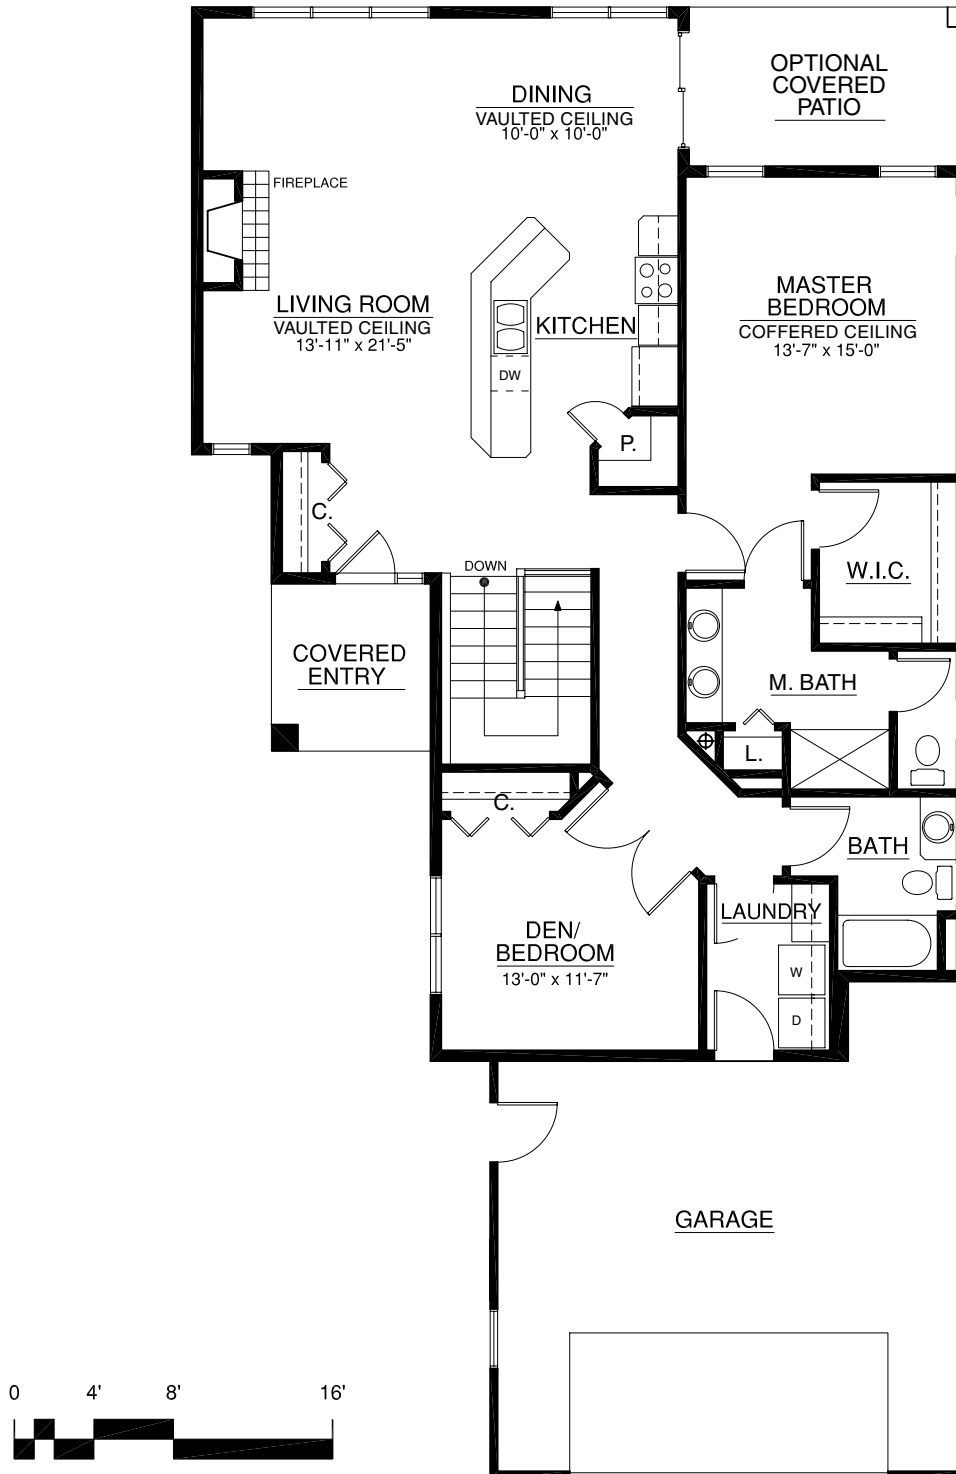

Bungalows

The Fairmont

Main 1,617 sq. ft. • Garage 528 sq. ft.
2 Bedroom | 2 Bath

For illustration purposes only. Square footage, actual room sizes, and features may vary. See construction documents.

Touchmark at Wedgewood

18333 Lessard Road | Edmonton, AB T6M 2Y5 | 780-577-5000 | TouchmarkEdmonton.com

Bungalows

The Fairmont
Basement (optional) 1,617 sq. ft.

For illustration purposes only. Square footage, actual room sizes, and features may vary. See construction documents.