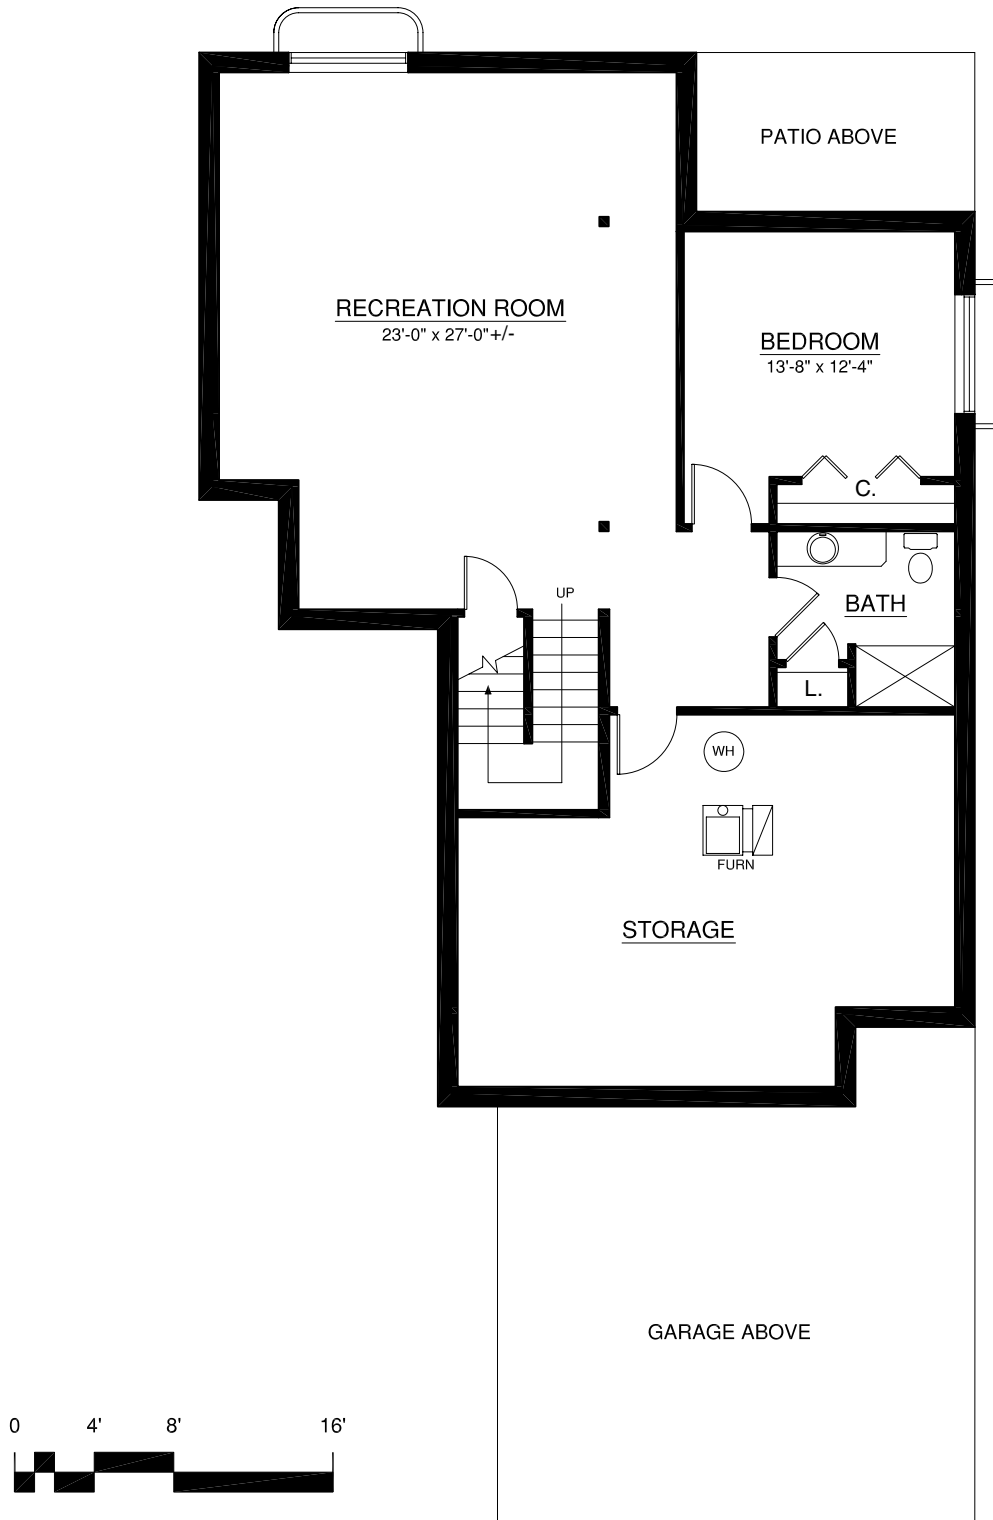

Bungalows

The Fairmont

Main 1,617 sq. ft. • Garage 528 sq. ft.
2 Bedroom | 2 Bath

For illustration purposes only. Square footage, actual room sizes, and features may vary. See construction documents.

Touchmark at Wedgewood

18333 Lessard Road | Edmonton, AB T6M 2Y5 | 780-577-5000 | TouchmarkEdmonton.com

Bungalows

The Fairmont
Basement (optional) 1,617 sq. ft.

For illustration purposes only. Square footage, actual room sizes, and features may vary. See construction documents.