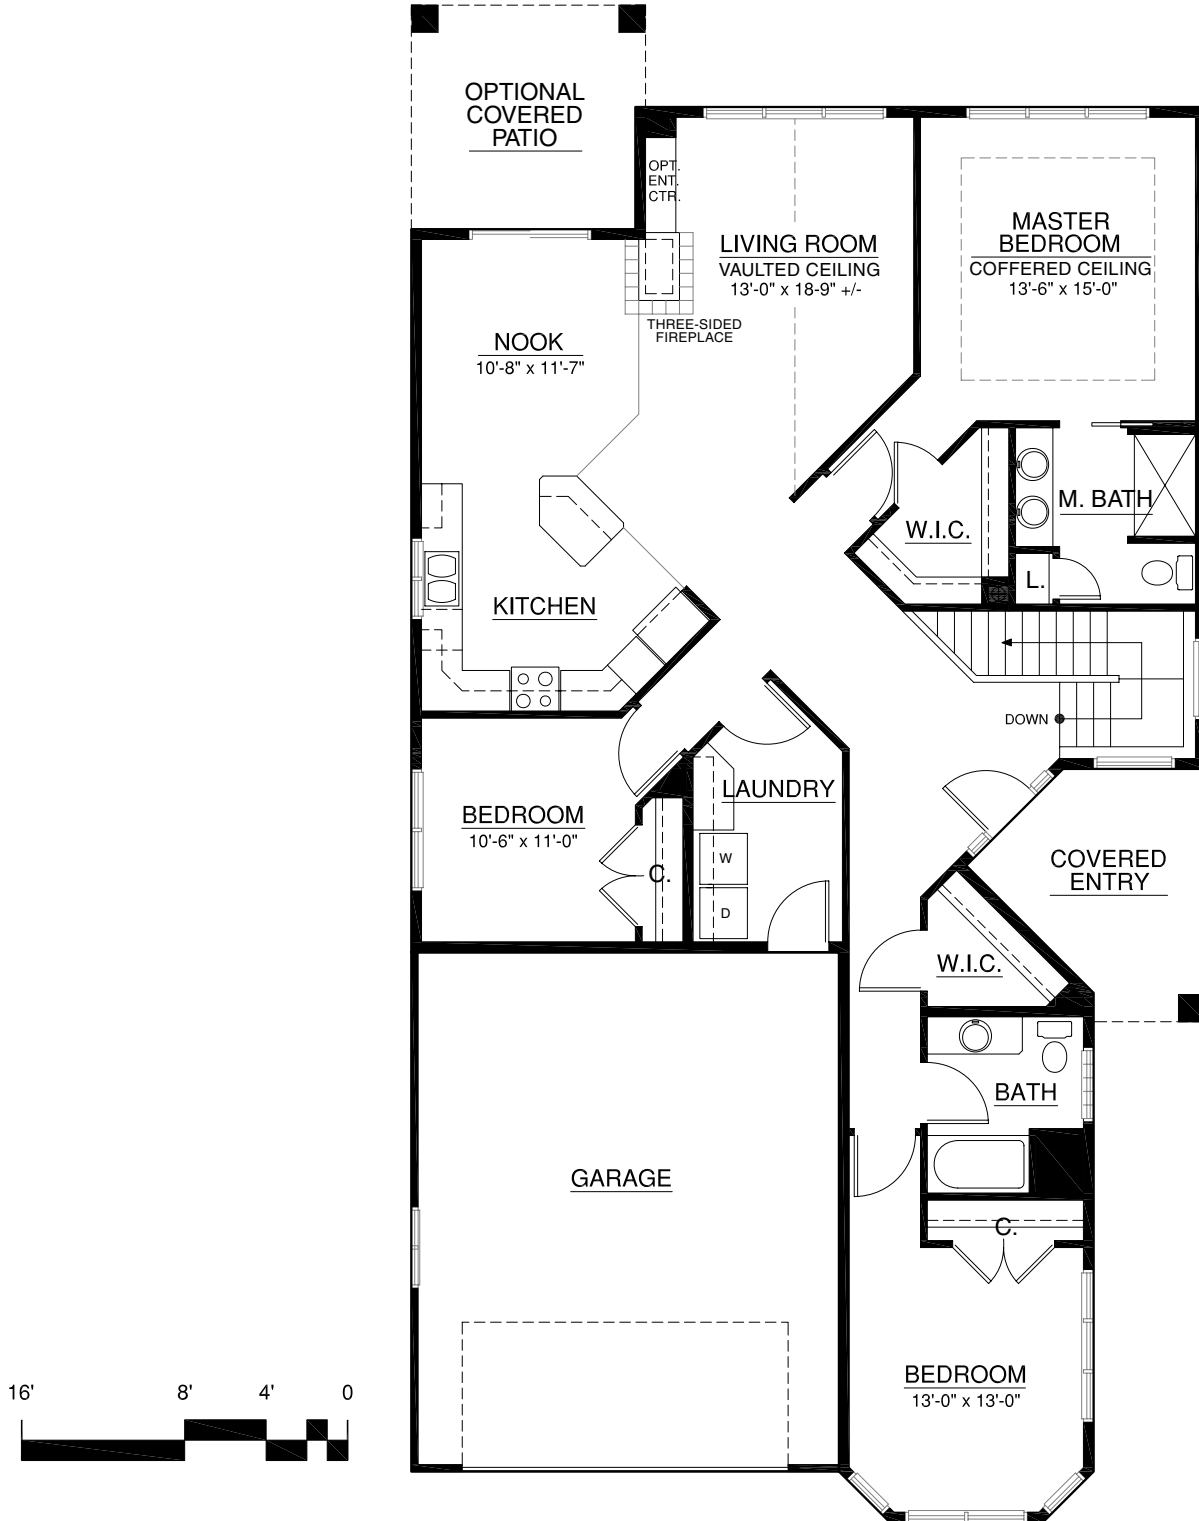

Bungalows

The Cypress

Main 1,808 sq. ft. • Garage 535 sq. ft.
3 Bedroom | 2 Bath

For illustration purposes only. Square footage, actual room sizes, and features may vary. See construction documents.

Touchmark at Wedgewood

18333 Lessard Road | Edmonton, AB T6M 2Y5 | 780-577-5000 | TouchmarkEdmonton.com

For illustration purposes only. Square footage, actual room sizes, and features may vary. See construction documents.

Touchmark at Wedgewood