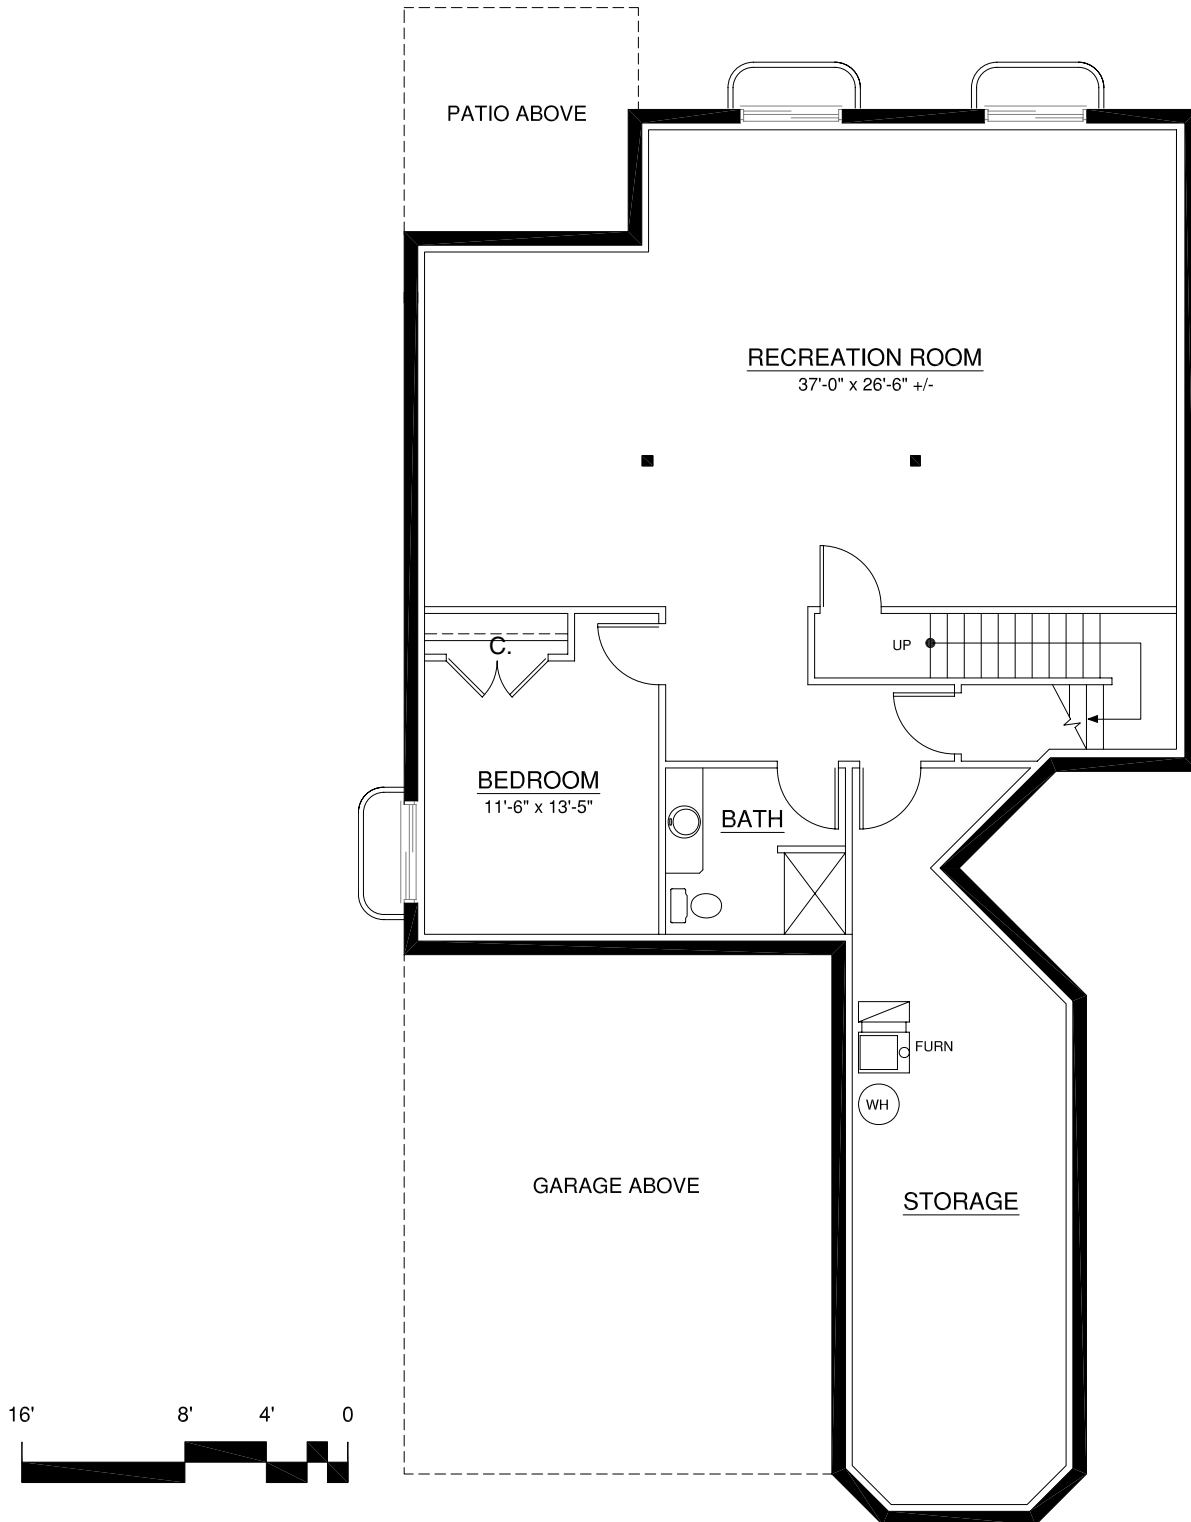

Bungalows

The Cypress

Main 1,808 sq. ft. • Garage 535 sq. ft.
3 Bedroom | 2 Bath

For illustration purposes only. Square footage, actual room sizes, and features may vary. See construction documents.

Touchmark at Wedgewood

18333 Lessard Road | Edmonton, AB T6M 2Y5 | 780-577-5000 | TouchmarkEdmonton.com

For illustration purposes only. Square footage, actual room sizes, and features may vary. See construction documents.

Touchmark at Wedgewood