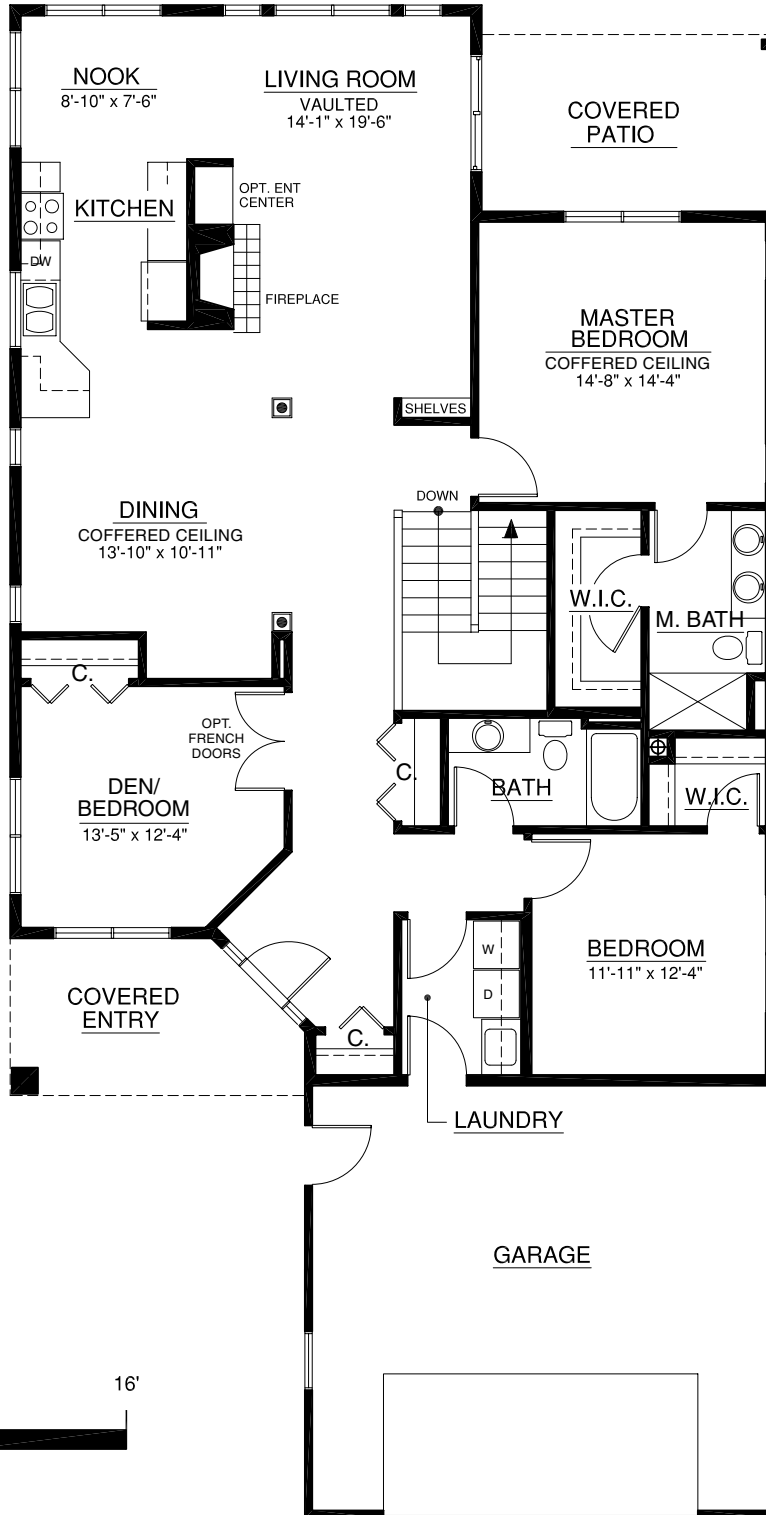

# Bungalows

## The Columbia

Main 1,886 sq. ft. • Garage 528 sq. ft.  
3 Bedroom | 2 Bath

For illustration purposes only. Square footage, actual room sizes, and features may vary. See construction documents.

# Bungalows

**The Columbia**  
Basement (optional) 1,886 sq. ft.

For illustration purposes only. Square footage, actual room sizes, and features may vary. See construction documents.