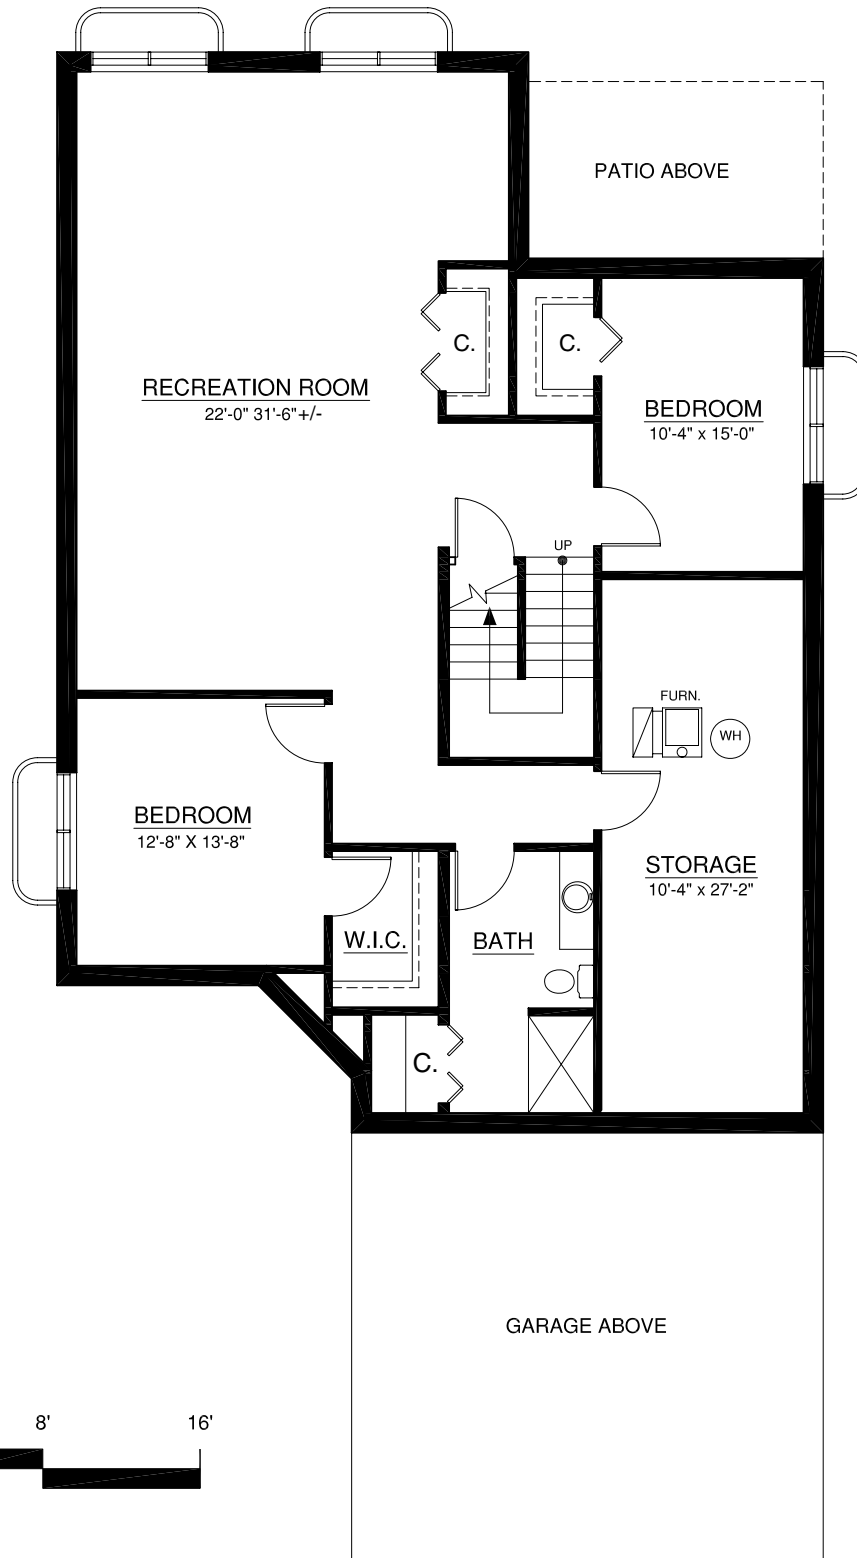

## The Columbia

Main 1,886 sq. ft. • Garage 528 sq. ft.  
3 Bedroom | 2 Bath

For illustration purposes only. Square footage, actual room sizes, and features may vary. See construction documents.

# Bungalows

**The Columbia**  
Basement (optional) 1,886 sq. ft.

For illustration purposes only. Square footage, actual room sizes, and features may vary. See construction documents.