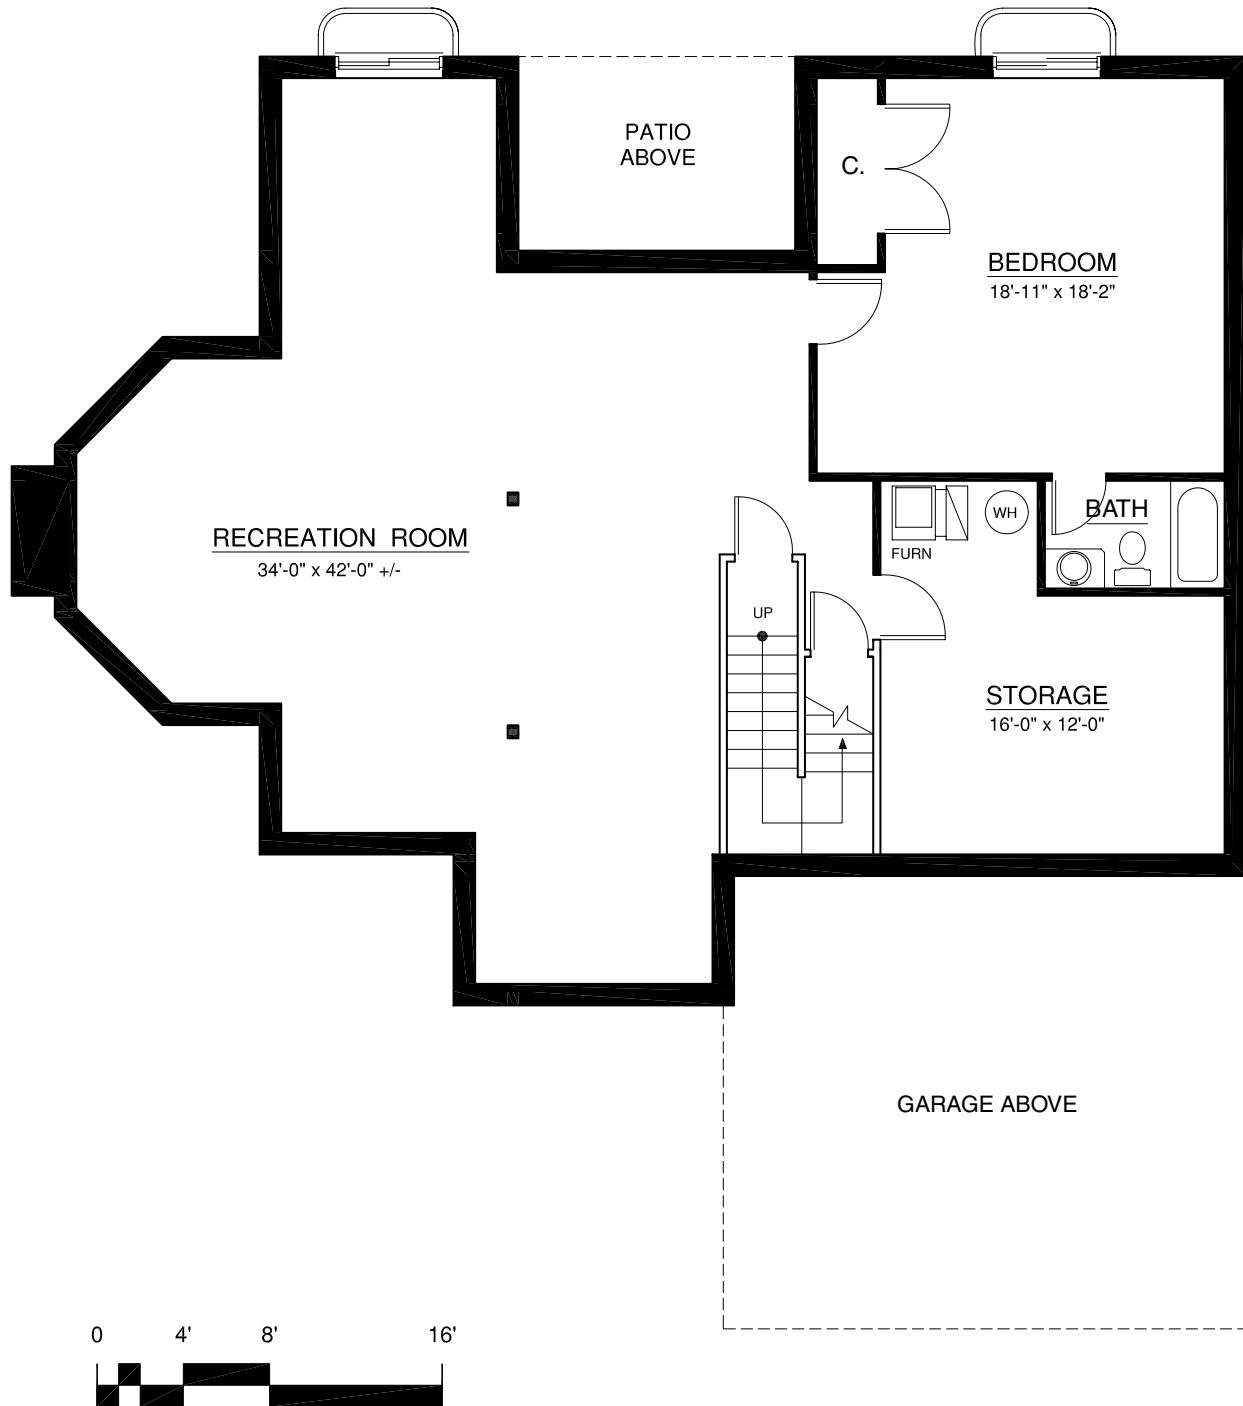

Bungalows

The Banff

Main 1,828 sq. ft. • Garage 518 sq. ft.
2 Bedroom | 2 Bath

For illustration purposes only. Square footage, actual room sizes, and features may vary. See construction documents.

Touchmark at Wedgewood

18333 Lessard Road | Edmonton, AB T6M 2Y5 | 780-577-5000 | TouchmarkEdmonton.com

Bungalows

The Banff
Basement (optional) 1,828 sq. ft.

For illustration purposes only. Square footage, actual room sizes, and features may vary. See construction documents.