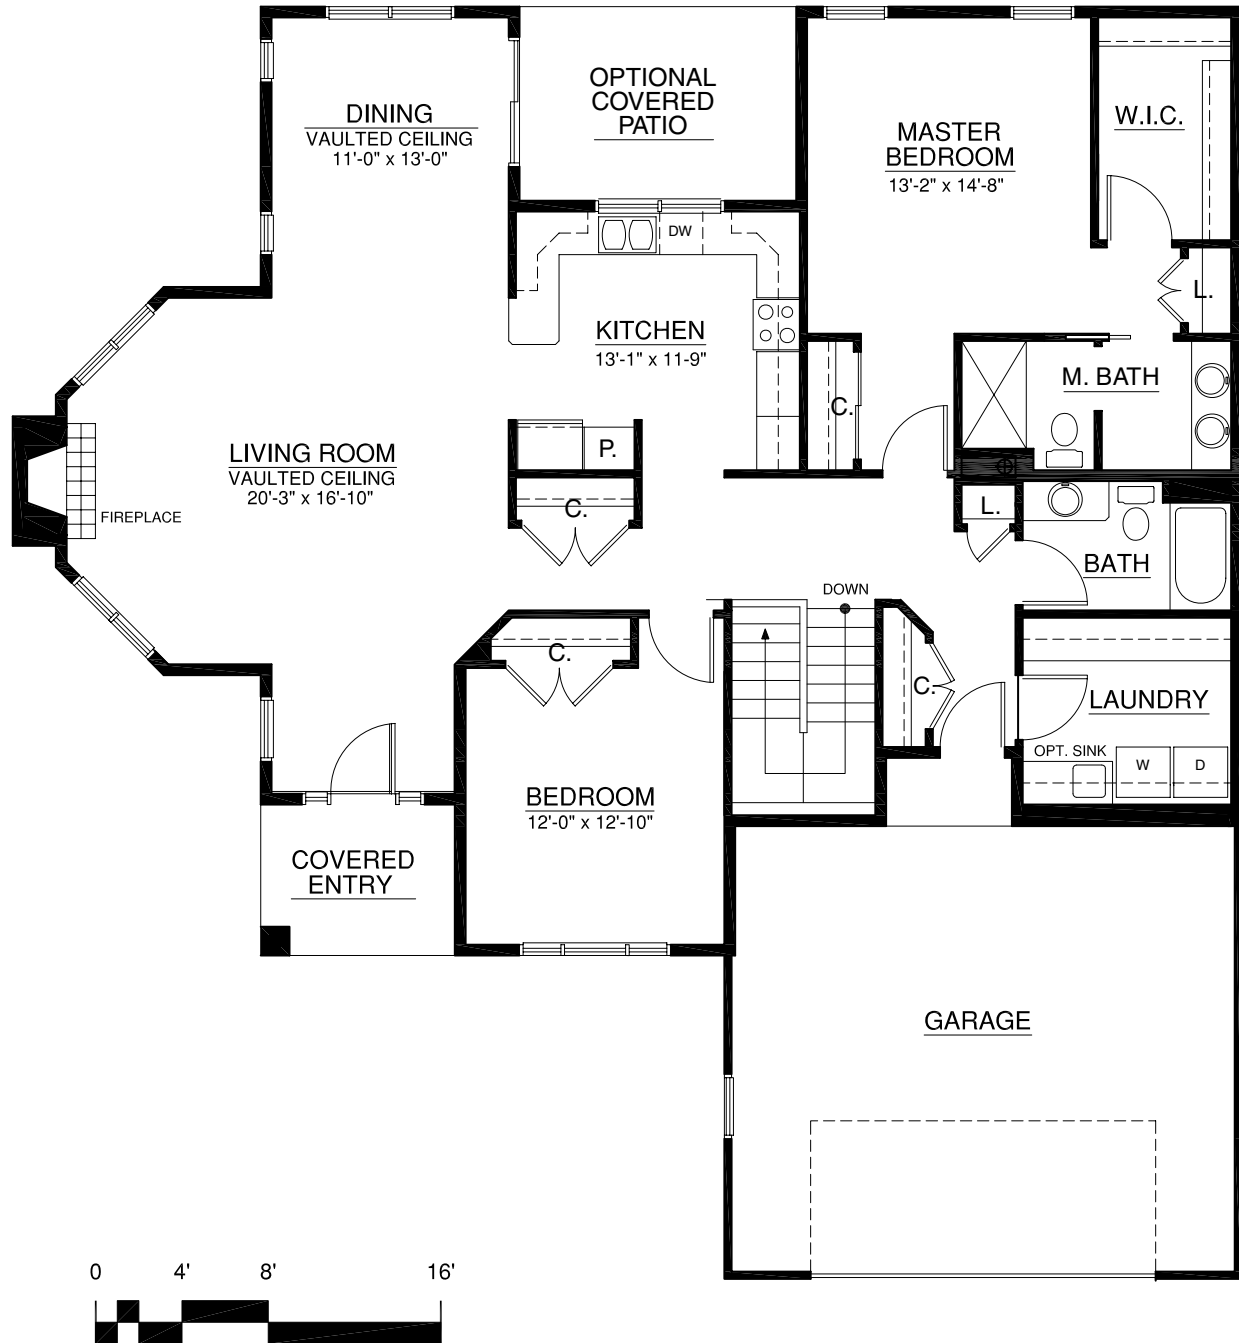

Bungalows

The Banff

Main 1,828 sq. ft. • Garage 518 sq. ft.
2 Bedroom | 2 Bath

For illustration purposes only. Square footage, actual room sizes, and features may vary. See construction documents.

Touchmark at Wedgewood

18333 Lessard Road | Edmonton, AB T6M 2Y5 | 780-577-5000 | TouchmarkEdmonton.com

Bungalows

The Banff
Basement (optional) 1,828 sq. ft.

For illustration purposes only. Square footage, actual room sizes, and features may vary. See construction documents.