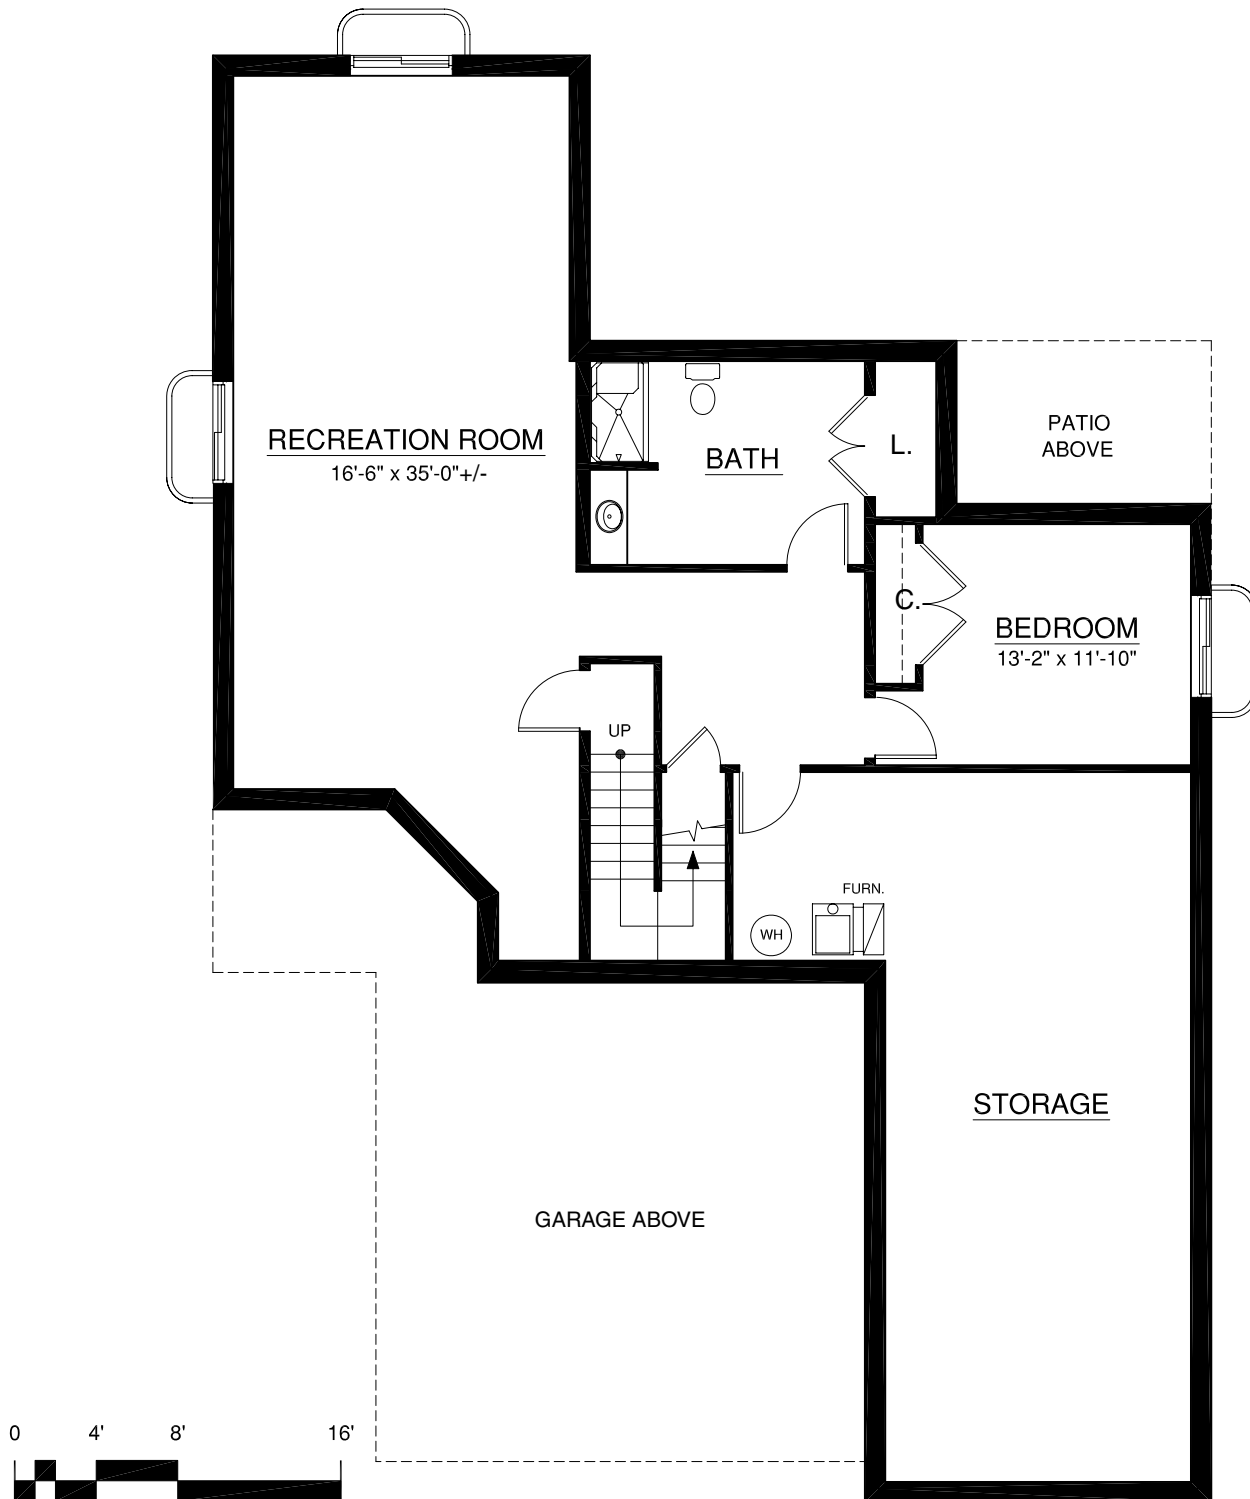

Bungalows

The Athabasca

Main 2,036 sq. ft. • Garage 566 sq. ft.
3 Bedroom | 2 Bath

For illustration purposes only. Square footage, actual room sizes, and features may vary. See construction documents.

Touchmark at Wedgewood

18333 Lessard Road | Edmonton, AB T6M 2Y5 | 780-577-5000 | TouchmarkEdmonton.com

Bungalows

The Athabasca
Basement (optional) 2,036 sq. ft.

For illustration purposes only. Square footage, actual room sizes, and features may vary. See construction documents.